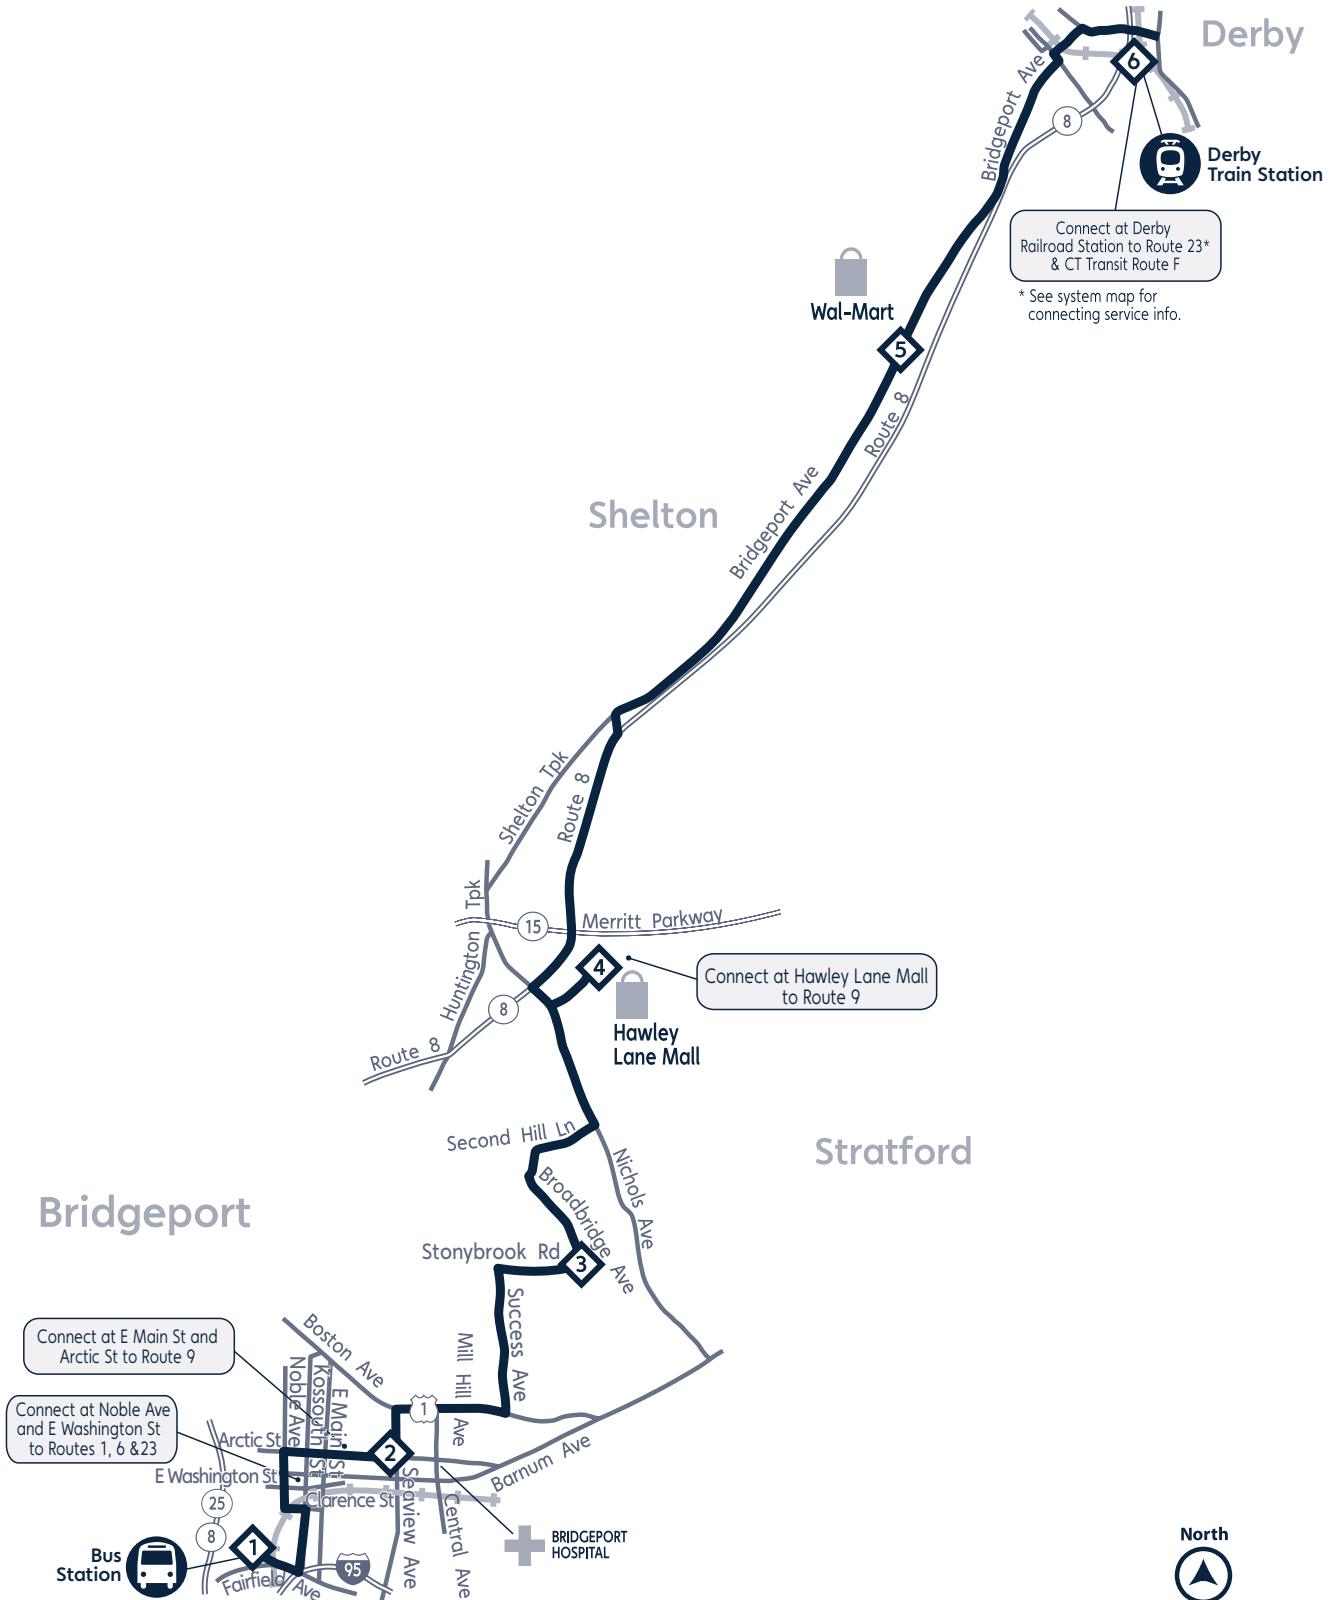

Modified Schedule Due to Coronavirus Pandemic

Modified Schedule Due to Coronavirus Pandemic

Route 15: Monday - Saturday

To Hawley Lane/Shelton/Downtown Derby

To Downtown Bridgeport.

Departs						Arrives	Departs						Arrives
1	2	3	4	5	6		6	5	4	3	2	1	
Bus Station Berth A-4	Arctic St & Seaview Ave	Stonybrook Rd & Broadbridge	Hawley Lane Mall	Wal-Mart (Shelton)	Derby Railroad Station		Derby Railroad Station	Wal-Mart (Shelton)	Hawley Lane Mall	Stonybrook Rd & Broadbridge	Arctic St & Enterprise Park	Bus Station Berth A-4	
							Trip begins at Boston & Bruce at			7:43		7:47	7:55
							Trip begins at Boston & Bruce at			8:43		8:47	8:55
8:00	8:08	8:16	8:25	8:36	8:48		9:00	9:10	9:23	9:32	9:40	9:48	
9:00	9:08	9:16	9:25	9:36	9:48		10:00	10:10	10:23	10:32	10:40	10:48	
10:00	10:08	10:16	10:25	10:36	10:48		11:00	11:10	11:23	11:32	11:40	11:48	
11:00	11:08	11:16	11:25	11:36	11:48		12:00	12:10	12:23	12:32	12:40	12:48	
12:00	12:08	12:16	12:25	12:36	12:48		1:00	1:10	1:23	1:32	1:40	1:48	
1:00	1:08	1:16	1:25	1:36	1:48		2:00	2:10	2:23	2:32	2:40	2:48	
2:00	2:08	2:16	2:25	2:36	2:48		3:00	3:10	3:23	3:32	3:40	3:48	
3:00	3:08	3:16	3:25	3:36	3:48		4:00	4:10	4:23	4:32	4:40	4:48	
4:00	4:08	4:16	4:25	4:36	4:48		5:00	5:10	5:23	5:32	5:40	5:48	
5:00	5:08	5:16	5:25	5:36	5:48		6:00	6:10	6:23	6:32	6:40	6:48	
6:00	6:08	Trip ends at Boston & Bruce at 6:12 pm											
7:00	7:08	7:16	7:25	7:36	7:48		8:00	8:10	8:23	8:32	8:40	8:48	

Bold indicates P.M.

Sunday Service follows the regular Sunday Schedule available on our website at gogbt.com/routes-maps/route-15