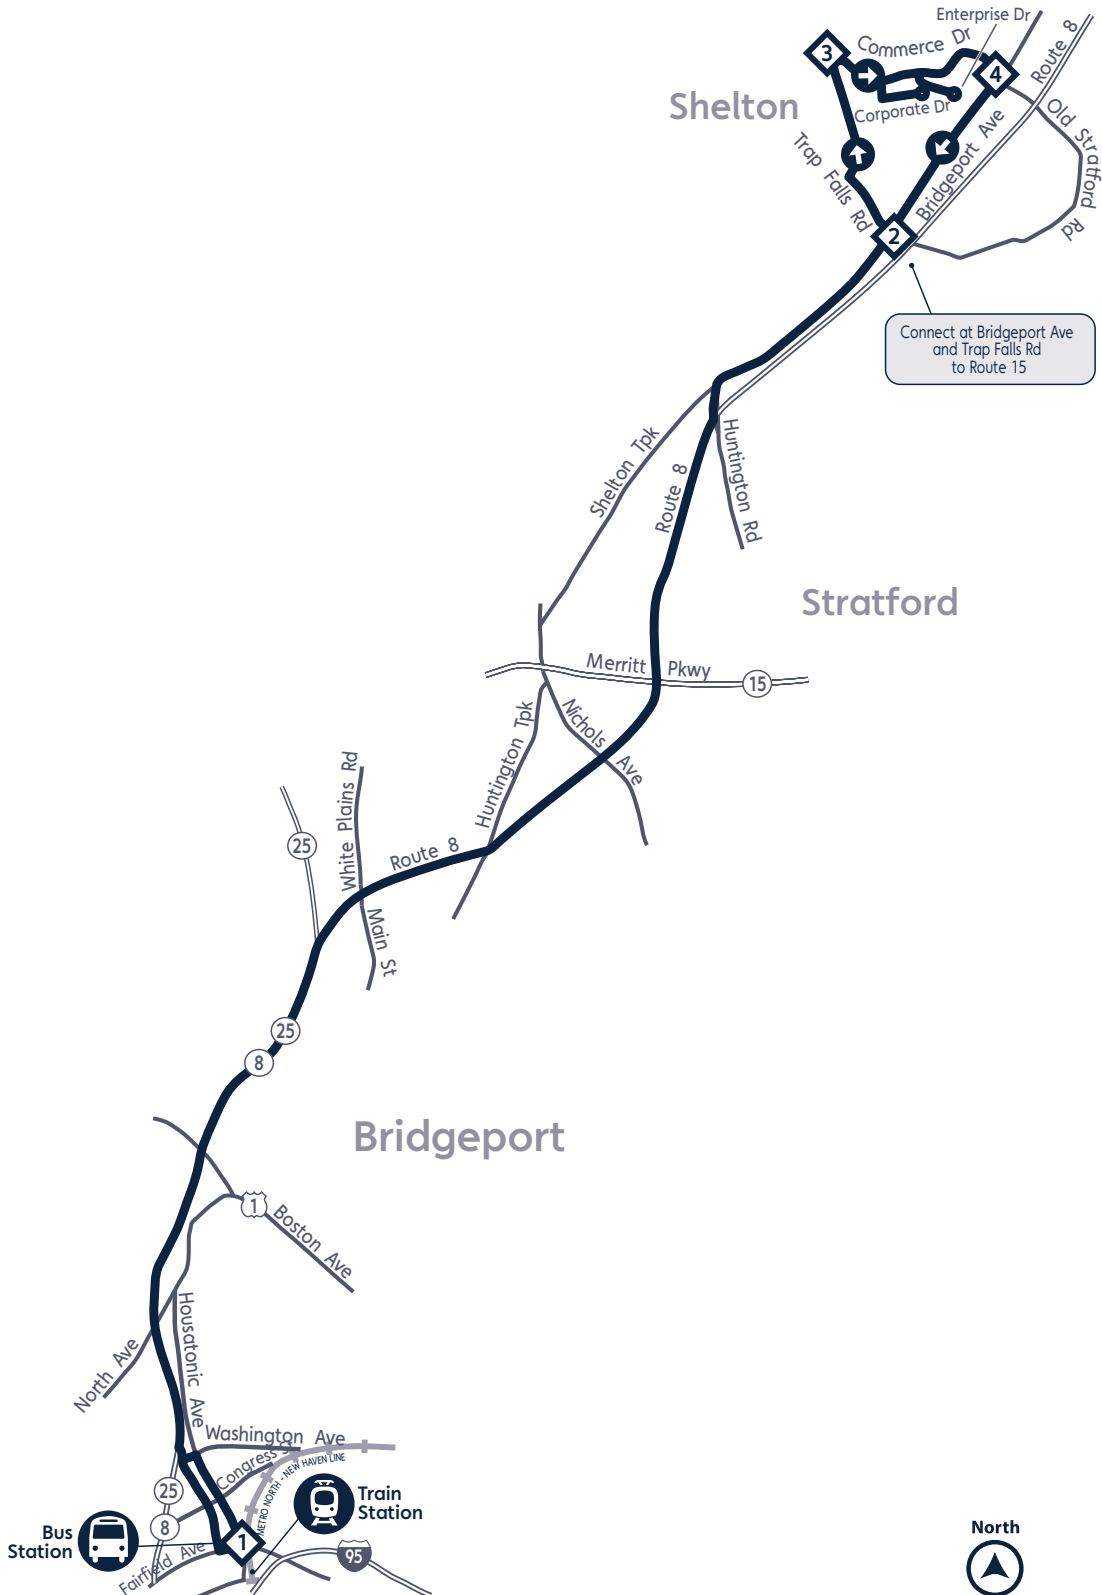

Modified Schedule Due to Coronavirus Pandemic

Modified Schedule Due to Coronavirus Pandemic

Route 22X: Monday - Friday

To Shelton via Route 8

To Downtown Bridgeport

Departs						Arrives	Departs						Arrives
1	2	3	4	2	1		1	2	3	4	2	1	
Bus Station Berth A-4	Bridgeport Ave. & Trap Falls	Corporate Drive	Bridgeport Ave. & Commerce	Bridgeport Ave. & Trap Falls	Bus Station Berth A-4		Bus Station Berth A-4	Bridgeport Ave. & Trap Falls	Corporate Drive	Bridgeport Ave. & Commerce	Bridgeport Ave. & Trap Falls	Bus Station Berth A-4	
7:35	7:47	7:52	7:58	8:00	8:12		4:58	5:10	5:15	5:21	5:23	5:35	

Holiday Service - When Saturday-level service is operated on a weekday due to a holiday, this route will operate a regular schedule.

Bold indicates P.M.