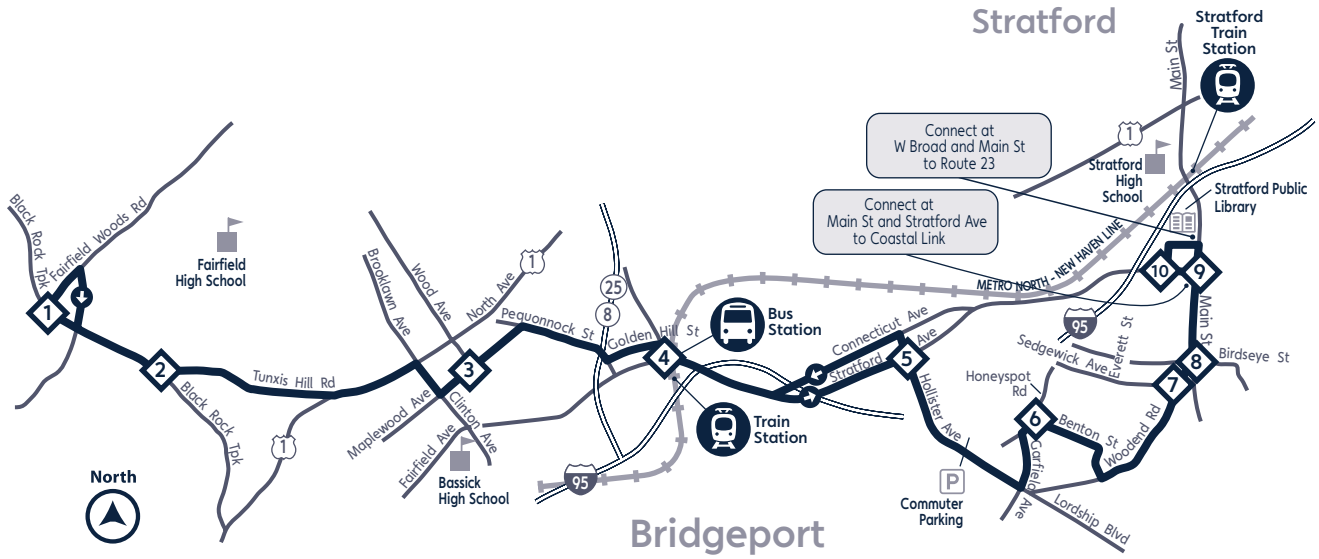

Modified Schedule #2 Due to Coronavirus Pandemic