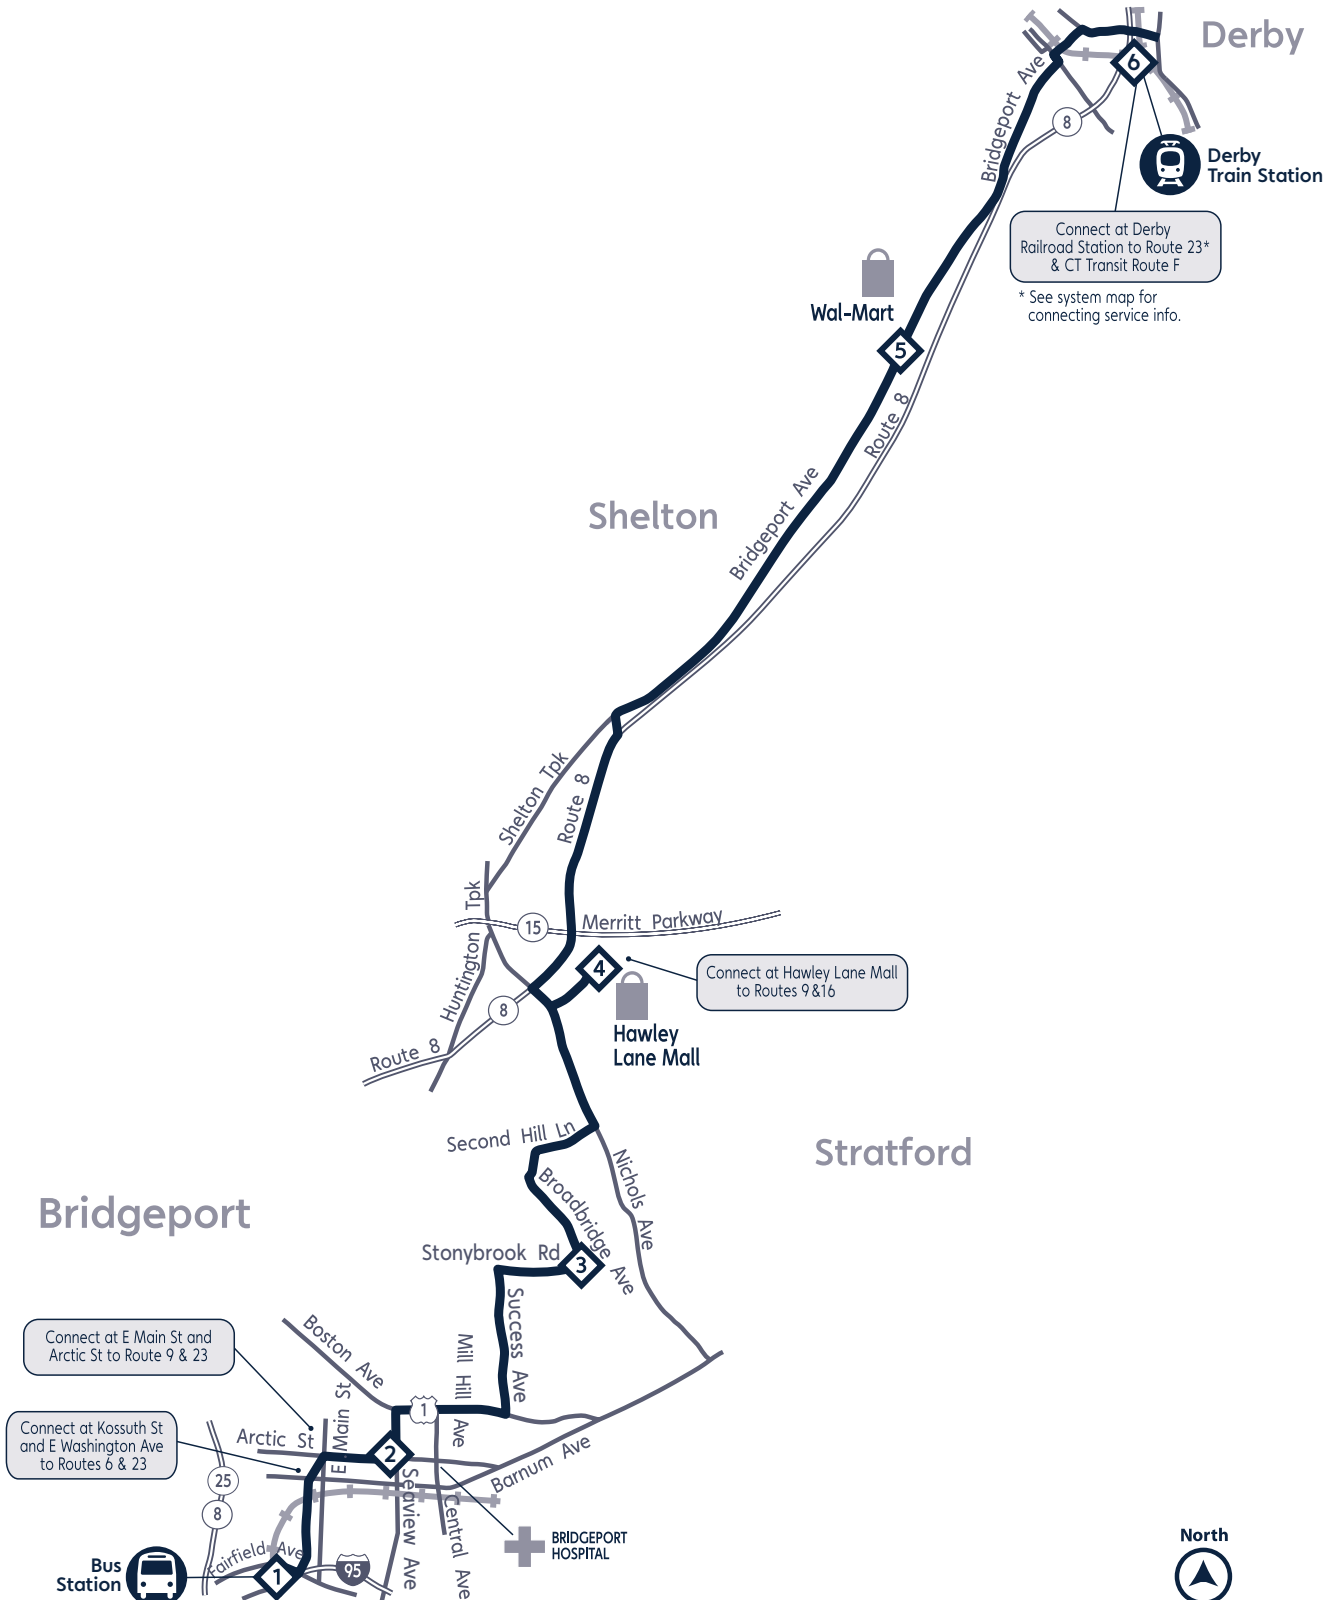

Modified Schedule #2 Due to Coronavirus Pandemic

Modified Schedule #2 Due to Coronavirus Pandemic

Route 15: Monday thru Saturday

To Hawley Lane/Shelton/Derby

To Downtown Bridgeport

Departs						Arrives					
1	2	3	4	5	6	6	5	4	3	2	1
Bus Station Berth A-4	Arctic St & Seaview Ave	Stonybrook Rd & Broadbridge	Hawley Lane Mall	Wal-Mart (Shelton)	Derby Railroad Station	Derby Railroad Station	Wal-Mart (Shelton)	Hawley Lane Mall	Stonybrook Rd & Broadbridge	Arctic St & Enterprise Park	Bus Station Berth A-4
						-	-	6:11	6:20	6:28	6:36
						-	-	7:11	7:20	7:28	7:36
7:00	7:08	7:16	7:25	7:36	7:48	8:00	8:10	8:23	8:32	8:40	8:48
8:00	8:08	8:16	8:25	8:36	8:48	9:00	9:10	9:23	9:32	9:40	9:48
9:00	9:08	9:16	9:25	9:36	9:48	10:00	10:10	10:23	10:32	10:40	10:48
10:00	10:08	10:16	10:25	10:36	10:48	11:00	11:10	11:23	11:32	11:40	11:48
11:00	11:08	11:16	11:25	11:36	11:48	12:00	12:10	12:23	12:32	12:40	12:48
12:00	12:08	12:16	12:25	12:36	12:48	1:00	1:10	1:23	1:32	1:40	1:48
1:00	1:08	1:16	1:25	1:36	1:48	2:00	2:10	2:23	2:32	2:40	2:48
2:00	2:08	2:16	2:25	2:36	2:48	3:00	3:10	3:23	3:32	3:40	3:48
3:00	3:08	3:16	3:25	3:36	3:48	4:00	4:10	4:23	4:32	4:40	4:48
4:00	4:08	4:16	4:25	4:36	4:48	5:00	5:10	5:23	5:32	5:40	5:48
5:00	5:08	5:16	5:25	5:36	5:48	6:00	6:10	6:23	6:32	6:40	6:48
6:00	6:08	6:16	6:25	6:36	6:48	7:00	7:10	7:23	7:32	7:40	7:48
7:00	7:08	7:16	7:25	7:36	7:48	8:00	8:10	8:23	8:32	8:40	8:48
8:00	8:08	8:16	8:25	8:36	8:48	9:00	9:10	9:23	9:32	9:40	9:48

Additional service between bus station and Barnum Ave. and West Broad provided by Route 23.

Additional service between bus station and Bridgeport Ave. in Shelton provided by Route 22X.

Bold indicates P.M.

Sunday Service follows the regular Sunday Schedule available on our website at gogbt.com/routes-maps/route-15