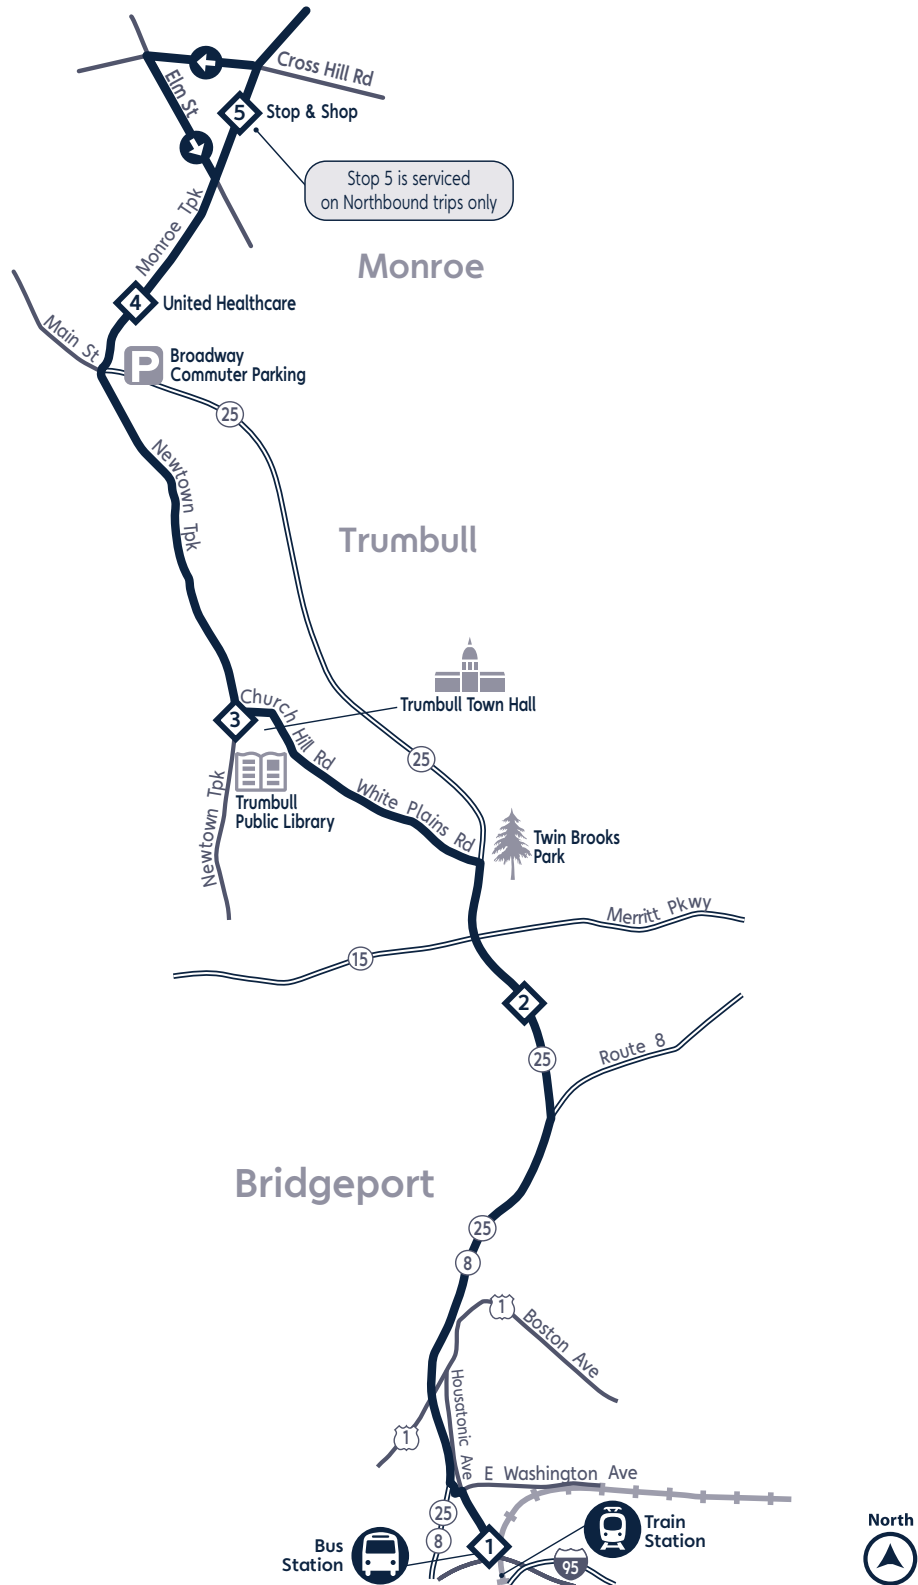

**Modified Schedule #2 Due to Coronavirus Pandemic**

**Modified Schedule #2 Due to Coronavirus Pandemic**

**Route 19X: Monday thru Friday**

Express to Monroe Tpk Stop & Shop  
via State Route 25 & 111

Express to Downtown Bridgeport  
via State Route 25 & 111

Departs					Arrives	Arrives				
1	2	3	4	5	5	4	3	2	1	
Bus Station Berth C-6	Trumbull Center	Trumbull Town Hall	United Healthcare (Monroe Tpk.)	Monroe Tpk at Stop & Shop	Monroe Tpk at Stop & Shop	United Healthcare (Monroe Tpk.)	Trumbull Town Hall	Trumbull Center	Bus Station Berth C-6	
7:30	7:40	7:45	7:53	7:58	8:11	8:24	8:32	8:37	8:47	
<b>5:41</b>	<b>5:51</b>	<b>5:56</b>	<b>6:04</b>	<b>6:09</b>	<b>6:22</b>	<b>6:35</b>	<b>6:43</b>	<b>6:48</b>	<b>6:58</b>	

Bold indicates P.M.