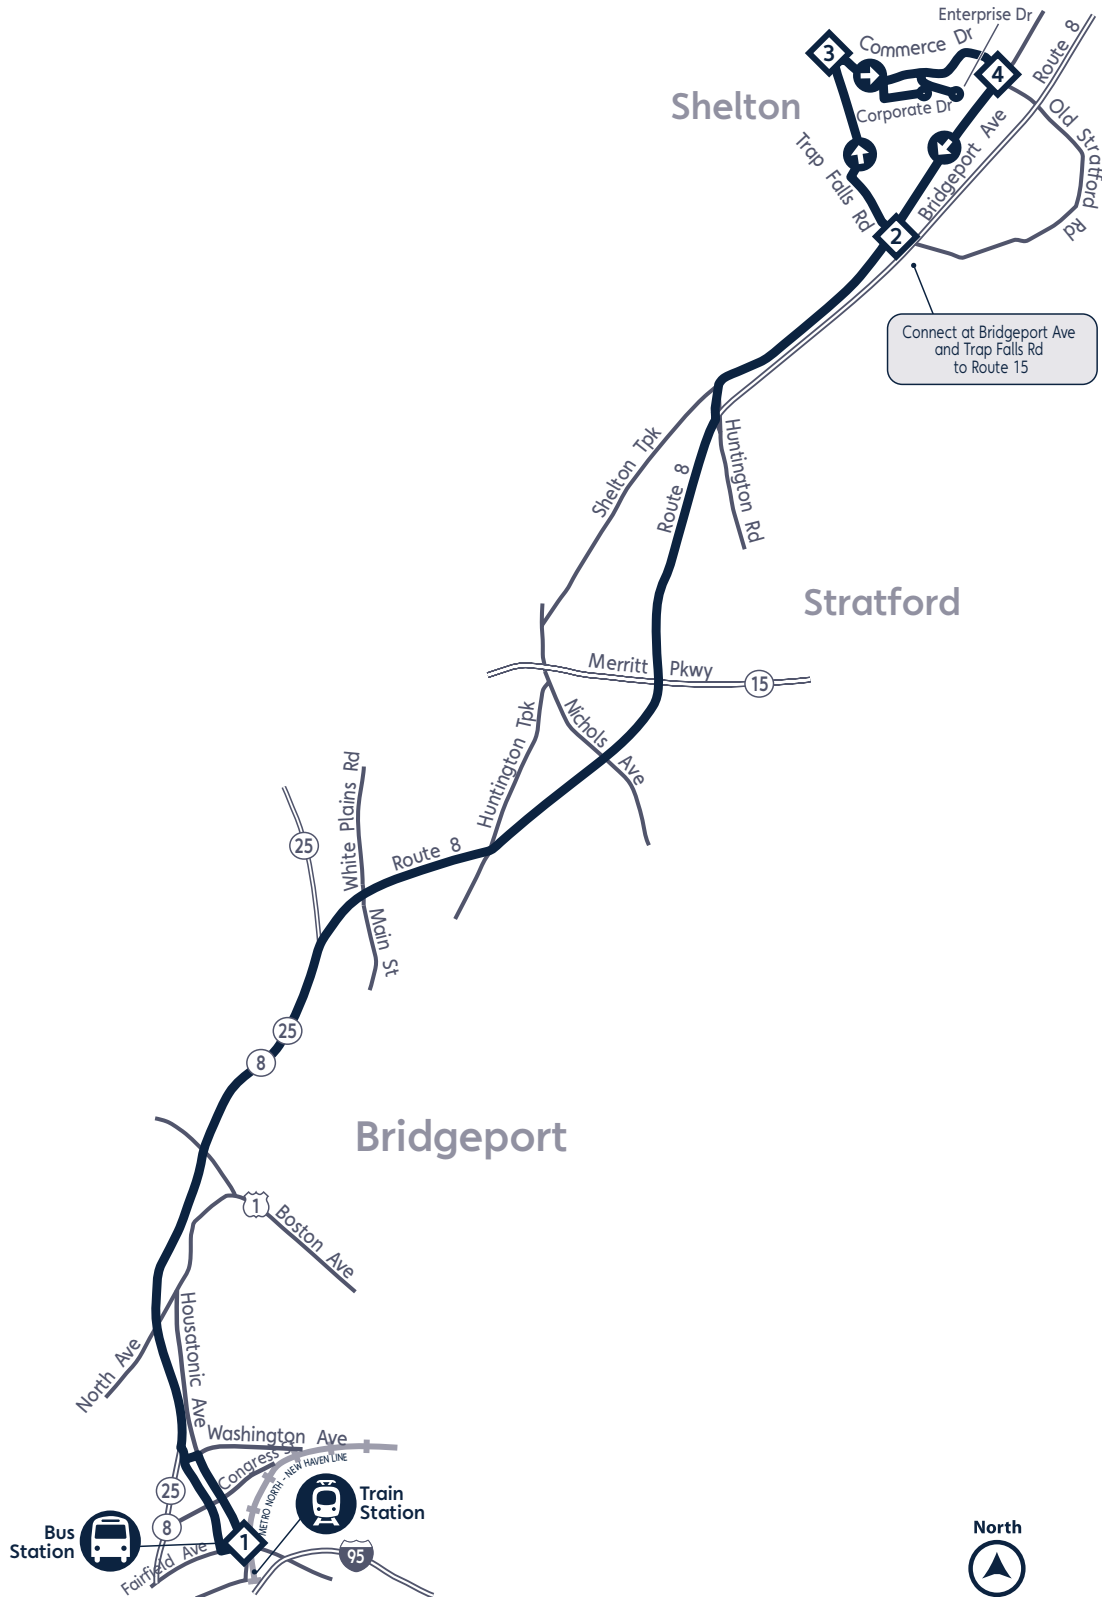

Modified Schedule #2 Due to Coronavirus Pandemic

Modified Schedule #2 Due to Coronavirus Pandemic

Route 22X: Monday - Friday

To Shelton via Route 8

To Downtown Bridgeport

Departs						Arrives	Departs						Arrives
1	2	3	4	2	1		1	2	3	4	2	1	
Bus Station Berth A-4	Bridgeport Ave. & Trap Falls	Corporate Drive	Bridgeport Ave. & Commerce	Bridgeport Ave. & Trap Falls	Bus Station Berth A-4		Bus Station Berth A-4	Bridgeport Ave. & Trap Falls	Corporate Drive	Bridgeport Ave. & Commerce	Bridgeport Ave. & Trap Falls	Bus Station Berth A-4	
7:35	7:47	7:52	7:58	8:00	8:12		<b>4:58</b>	<b>5:10</b>	<b>5:15</b>	<b>5:21</b>	<b>5:23</b>	<b>5:35</b>	

Bold indicates P.M.