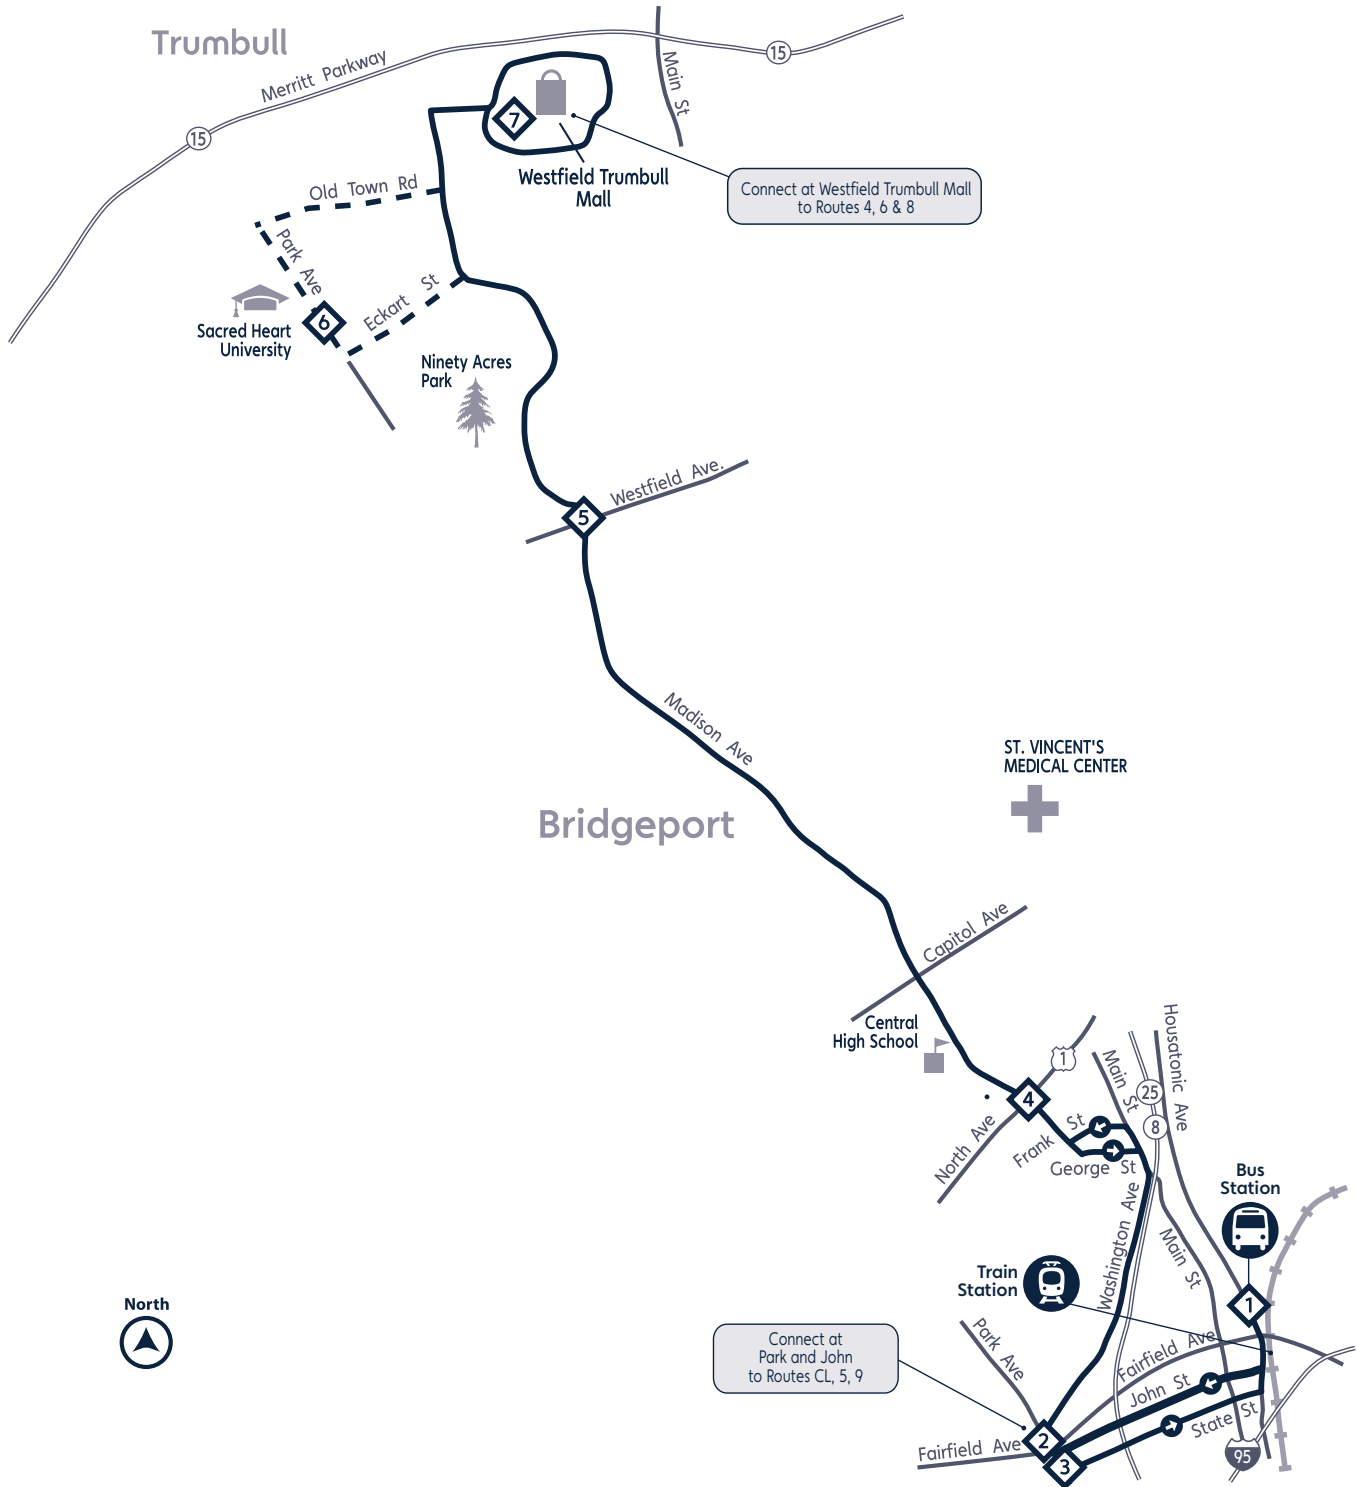

Modified Schedule #2 Due to Coronavirus Pandemic

Modified Schedule #2 Due to Coronavirus Pandemic

Route 3: Monday thru Saturday

To Westfield Trumbull Mall via Madison Ave.

To Downtown Bridgeport via Madison Ave.

Departs					Departs					Arrives
1	2	4	5	7	7	5	4	3	1	
Bus Station Berth C-3	John St. & Park Ave.	Madison Ave. & North Ave.	Madison Ave & Westfield Ave.	Westfield Trumbull Mall	Westfield Trumbull Mall	Madison Ave & Westfield Ave.	Madison Ave. & North Ave.	State St. & Park Ave.	Bus Station Berth C-3	
7:00	7:05	7:12	7:17	7:25	7:28	7:39	7:43	7:50	7:55	
8:00	8:05	8:12	8:17	8:25	8:28	8:39	8:43	8:50	8:55	
9:00	9:05	9:12	9:17	9:25	9:28	9:39	9:43	9:50	9:55	
10:00	10:05	10:12	10:17	10:25	10:28	10:39	10:43	10:50	10:55	
11:00	11:05	11:12	11:17	11:25	11:28	11:39	11:43	11:50	11:55	
12:00	12:05	12:12	12:17	12:25	12:28	12:39	12:43	12:50	12:55	
1:00	1:05	1:12	1:17	1:25	1:28	1:39	1:43	1:50	1:55	
2:00	2:05	2:12	2:17	2:25	2:28	2:39	2:43	2:50	2:55	
3:00	3:05	3:12	3:17	3:25	3:28	3:39	3:43	3:50	3:55	
4:00	4:05	4:12	4:17	4:25	4:28	4:39	4:43	4:50	4:55	
5:00	5:05	5:12	5:17	5:25	5:28	5:39	5:43	5:50	5:55	
6:00	6:05	6:12	6:17	6:25	6:28	6:39	6:43	6:50	6:55	
7:00	7:05	7:12	7:17	7:25	7:28	7:39	7:43	7:50	7:55	
8:00	8:05	8:12	8:17	8:25	8:28	8:39	8:43	8:50	8:55	

Bold indicates P.M.

Sunday Service follows the regular Sunday Schedule
available on our website at gogbt.com/routes-maps/route-3