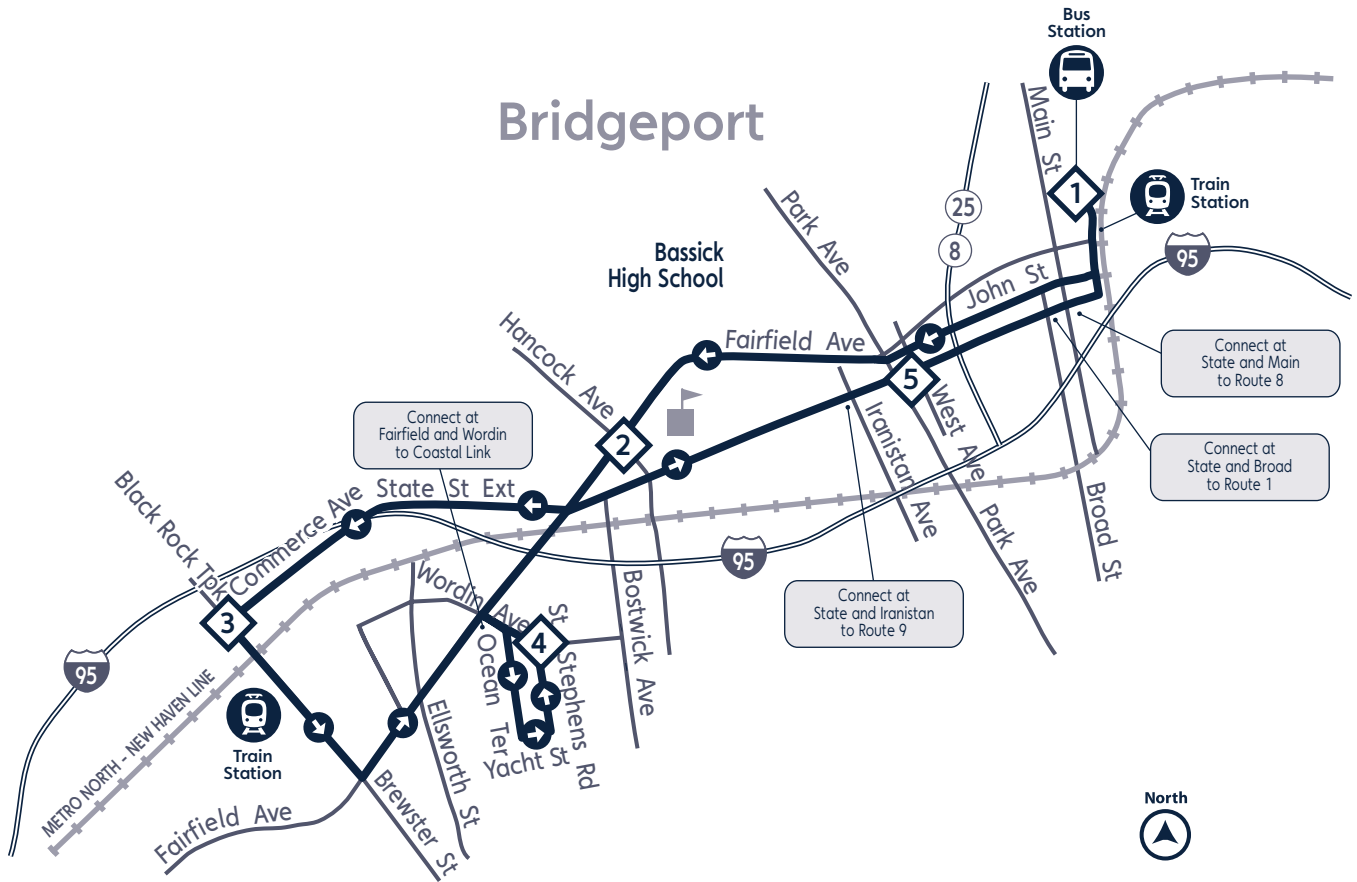

Modified Schedule #2 Due to Coronavirus Pandemic

Modified Schedule #2 Due to Coronavirus Pandemic

Route 5: Monday thru Saturday

To Black Rock via Fairfield Ave, State St Ext, Commerce Drive, and Black Rock Tpk

Departs		Arrives		Departs		Arrives
1	2	3	4	4	5	1
Depart Bus Station Berth B-2	Fairfield Ave. & Hancock Ave.	Black Rock Tpk at Commerce Dr	P. T. Barnum Apartments	P. T. Barnum Apartments	State St. & West Ave.	Arrive Bus Station Berth B-2
5:50	6:02	6:17	6:25	6:28	6:36	6:41
6:20	6:32	6:47	6:55	6:58	7:06	7:11
6:50	7:02	7:17	7:25	7:28	7:36	7:41
7:20	7:32	7:47	7:55	7:58	8:06	8:11
7:50	8:02	8:17	8:25	8:28	8:36	8:41
8:20	8:32	8:47	8:55	8:58	9:06	9:11
8:50	9:02	9:17	9:25	9:28	9:36	9:41
9:20	9:32	9:47	9:55	9:58	10:06	10:11
9:50	10:02	10:17	10:25	10:28	10:36	10:41
10:20	10:32	10:47	10:55	10:58	11:06	11:11
10:50	11:02	11:17	11:25	11:28	11:36	11:41
11:20	11:32	11:47	11:55	11:58	12:06	12:11
11:50	12:02	12:17	12:25	12:28	12:36	12:41
12:20	12:32	12:47	12:55	12:58	1:06	1:11
12:50	1:02	1:17	1:25	1:28	1:36	1:41
1:20	1:32	1:47	1:55	1:58	2:06	2:11
1:50	2:02	2:17	2:25	2:28	2:36	2:41
2:20	2:32	2:47	2:55	2:58	3:06	3:11
2:50	3:02	3:17	3:25	3:28	3:36	3:41
3:20	3:32	3:47	3:55	3:58	4:06	4:11
3:50	4:02	4:17	4:25	4:28	4:36	4:41
4:20	4:32	4:47	4:55	4:58	5:06	5:11
4:50	5:02	5:17	5:25	5:28	5:36	5:41
5:20	5:32	5:47	5:55	5:58	6:06	6:11
5:50	6:02	6:17	6:25	6:28	6:36	6:41
6:20	6:32	6:47	6:55	6:58	7:06	7:11
6:50	7:02	7:17	7:25	7:28	7:36	7:41
7:20	7:32	7:47	7:55	7:58	8:06	8:11
7:50	8:02	8:17	8:25	8:28	8:36	8:41
8:20	8:29	8:44	8:52	8:58	9:06	9:11

Bold indicates P.M.

Sunday Service follows the regular Sunday Schedule available on our website at gogbt.com/routes-maps/route-5