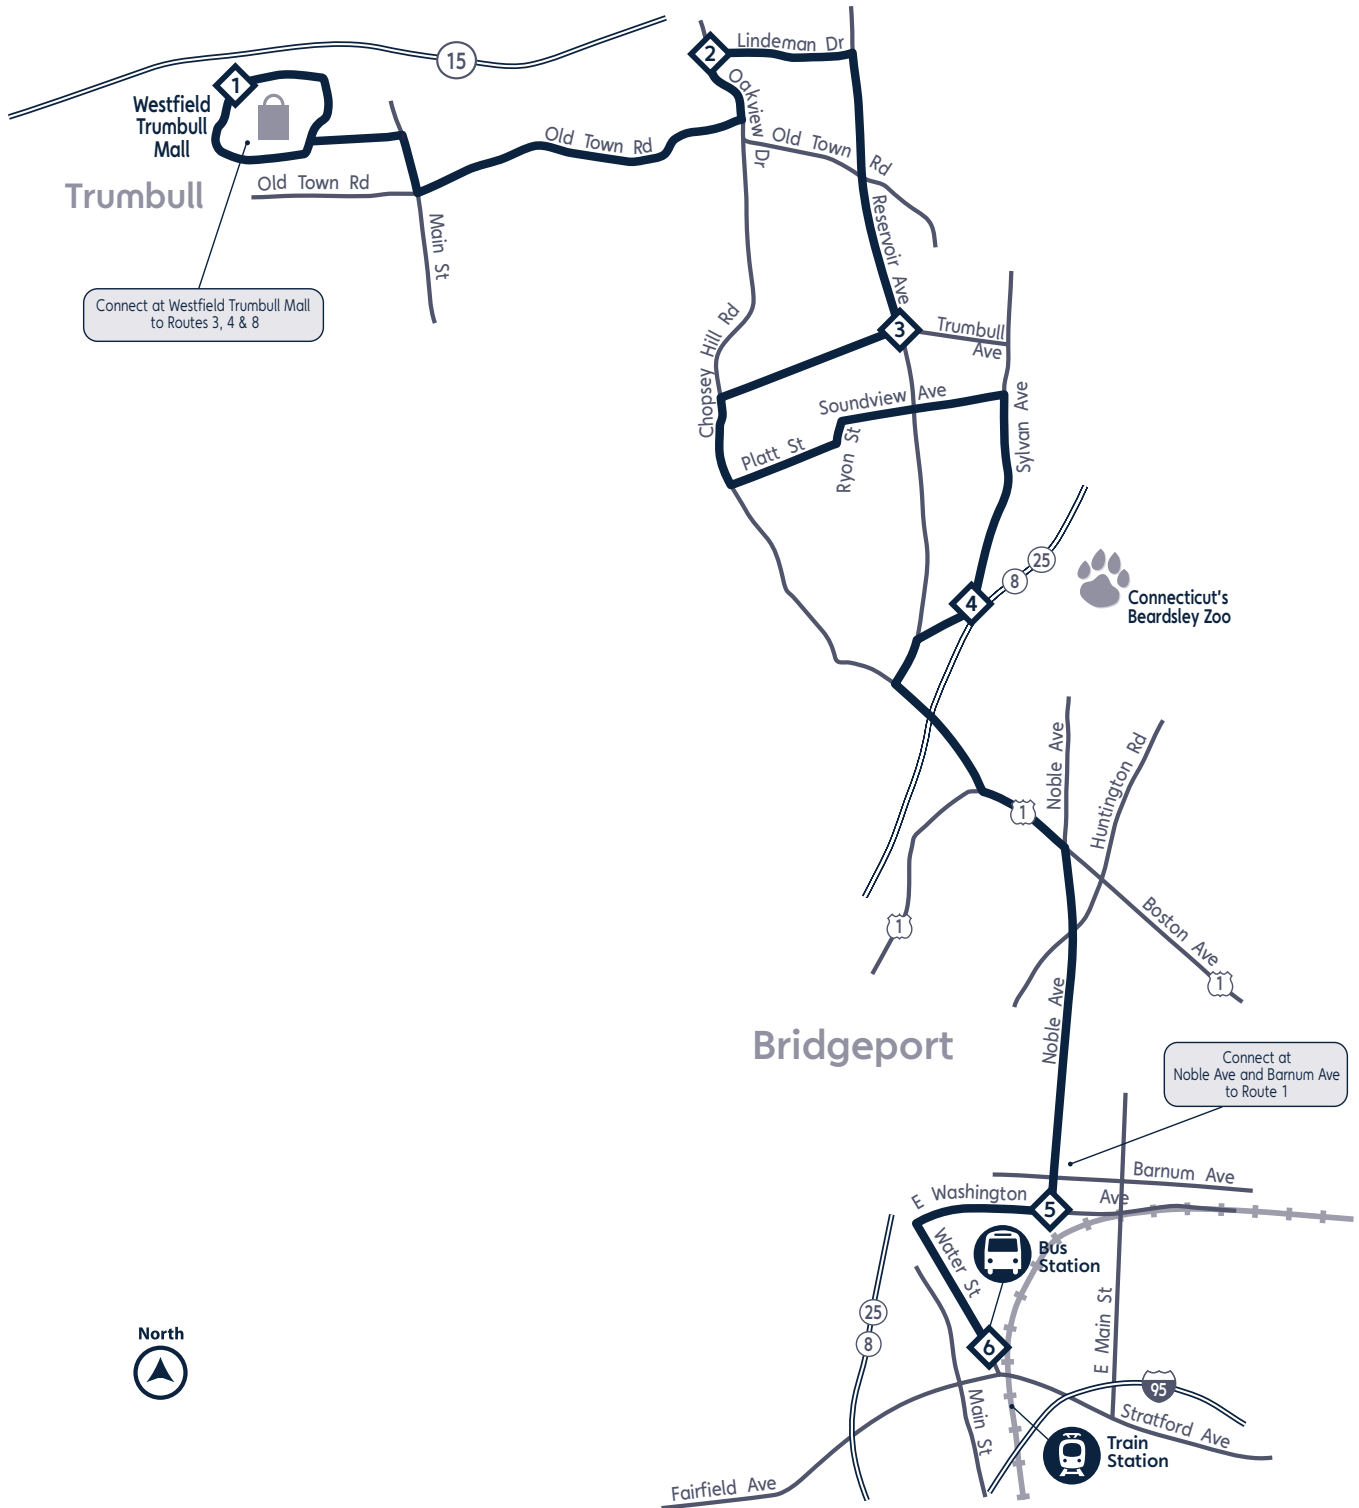

Modified Schedule #2 Due to Coronavirus Pandemic

Modified Schedule #2 Due to Coronavirus Pandemic

Route 6: Monday thru Saturday

To Downtown Bridgeport via Noble Ave.

To Westfield Trumbull Mall via Trumbull Ave.

Departs						Arrives					
1	2	3	4	5	6	6	5	4	3	2	1
Westfield Trumbull Mall	Oakview Dr. & Lindeman Dr.	Reservoir Ave & Trumbull Ave.	Home Depot	Noble Ave. & East Washington Ave.	Bus Station Berth C-5	Bus Station Berth C-5	Noble Ave. & East Washington Ave.	Home Depot	Reservoir Ave & Trumbull Ave.	Oakview Dr. & Lindeman Dr.	Westfield Trumbull Mall
-	-	-	-	-	-	7:15	7:22	7:25	7:34	7:42	7:49
7:30	7:37	7:45	7:54	7:58	8:06	8:15	8:22	8:25	8:34	8:42	8:49
8:30	8:37	8:45	8:54	8:58	9:06	9:15	9:22	9:25	9:34	9:42	9:49
9:30	9:37	9:45	9:54	9:58	10:06	10:15	10:22	10:25	10:34	10:42	10:49
10:30	10:37	10:45	10:54	10:58	11:06	11:15	11:22	11:25	11:34	11:42	11:49
11:30	11:37	11:45	11:54	11:58	12:06	12:15	12:22	12:25	12:34	12:42	12:49
12:30	12:37	12:45	12:54	12:58	1:06	1:15	1:22	1:25	1:34	1:42	1:49
1:30	1:37	1:45	1:54	1:58	2:06	2:15	2:22	2:25	2:34	2:42	2:49
2:30	2:37	2:45	2:54	2:58	3:06	3:15	3:22	3:25	3:34	3:42	3:49
3:30	3:37	3:45	3:54	3:58	4:06	4:15	4:22	4:25	4:34	4:42	4:49
4:30	4:37	4:45	4:54	4:58	5:06	5:15	5:22	5:25	5:34	5:42	5:49
5:30	5:37	5:45	5:54	5:58	6:06	6:15	6:22	6:25	6:34	6:42	6:49
6:30	6:37	6:45	6:54	6:58	7:06	7:15	7:22	7:25	7:34	7:42	7:49
7:30	7:37	7:45	7:54	7:58	8:06	8:15	8:22	8:25	8:34	8:42	8:49

Bold indicates P.M.

Sunday Service follows the regular Sunday Schedule available on our website at gogbt.com/routes-maps/route-6