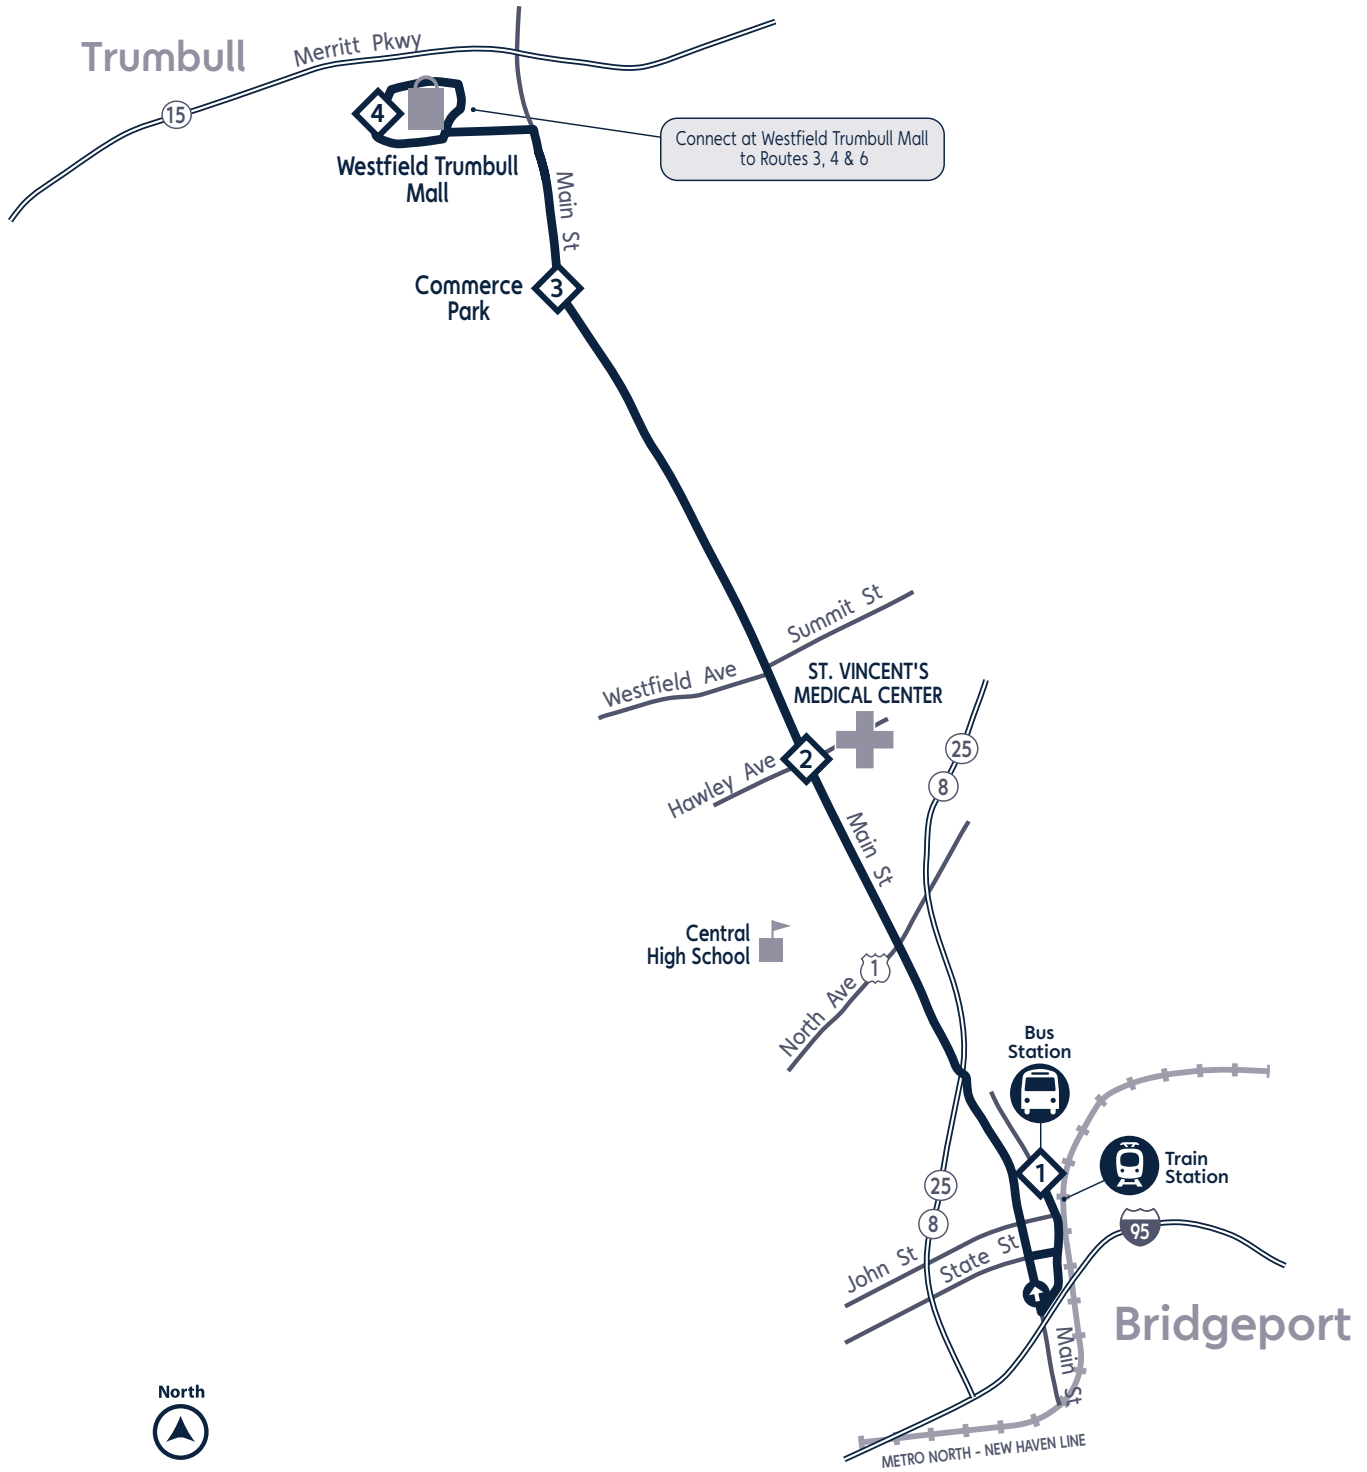

Modified Schedule #2 Due to Coronavirus Pandemic