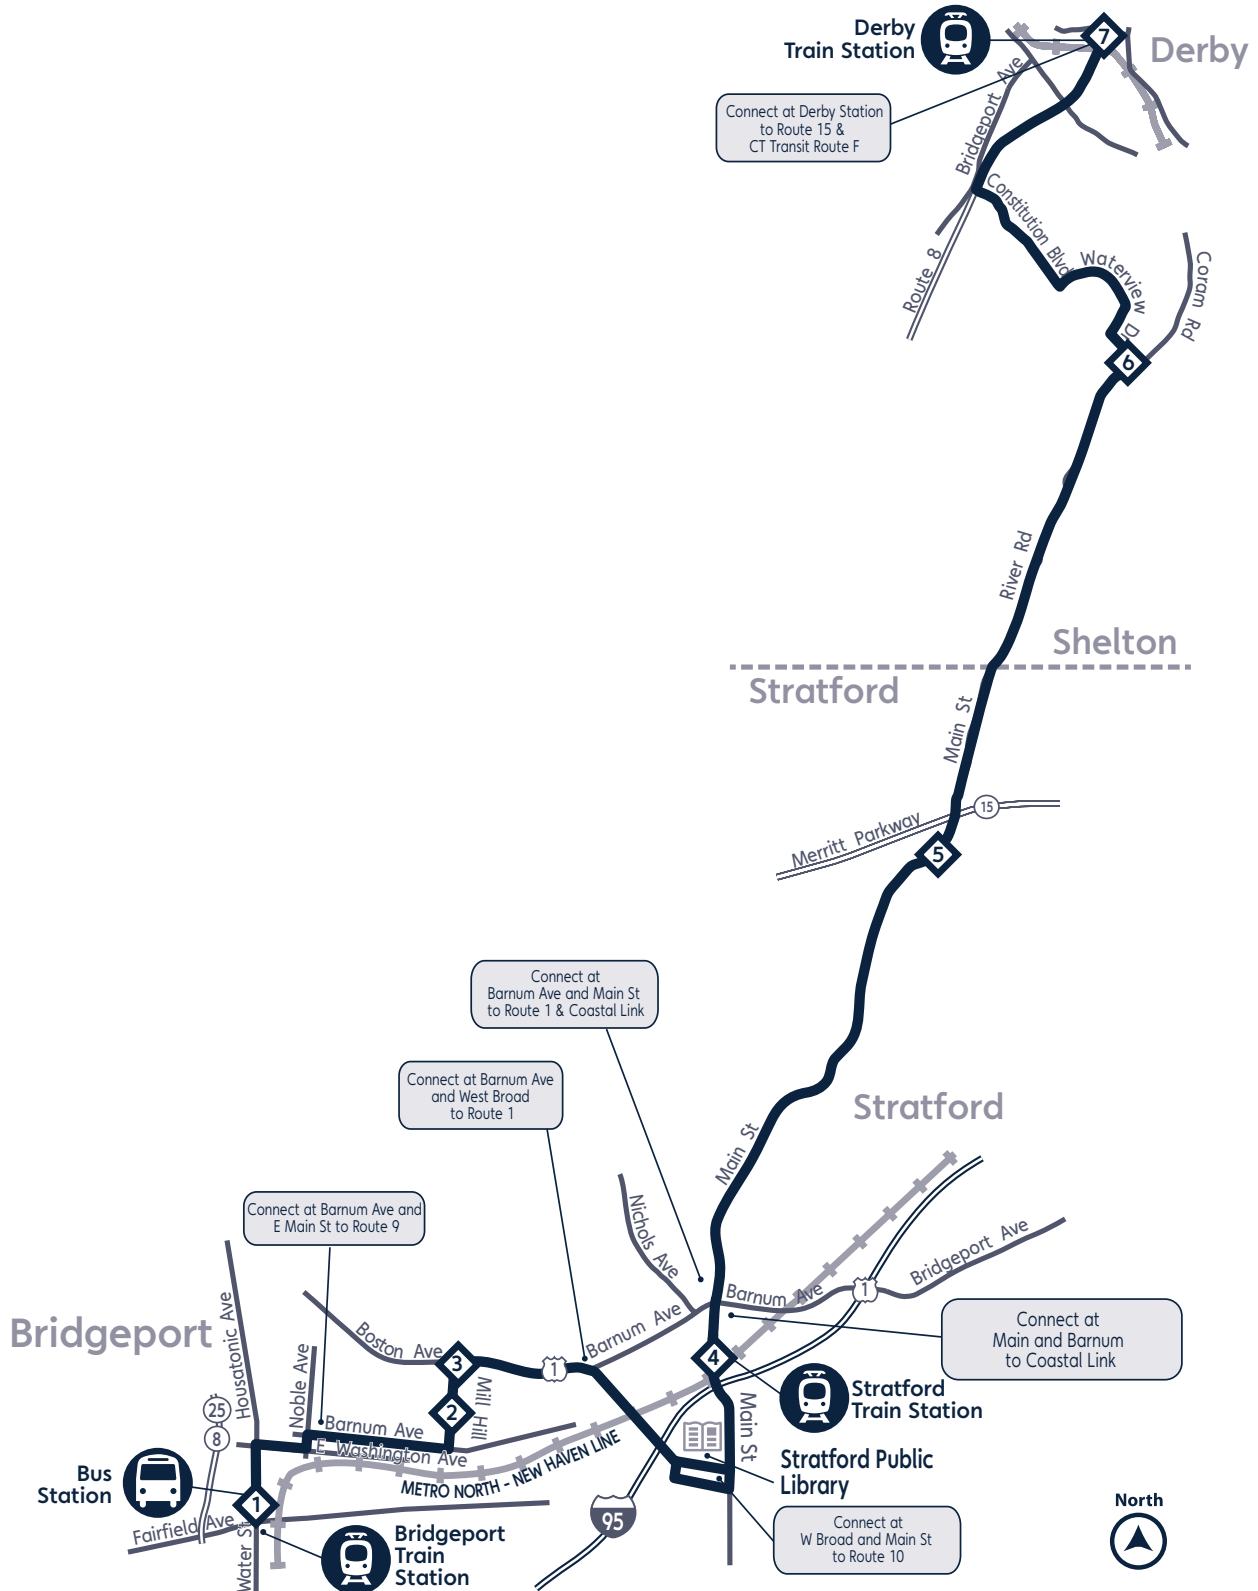

Modified Schedule #4 Due to Coronavirus Pandemic

Modified Schedule #4 Due to Coronavirus Pandemic

Route 23: Monday - Friday

To Shelton/Derby via Rt. 110

To Downtown Bridgeport via Rt. 110

Departs							Arrives	Departs							Arrives
1	2	3	4	5	6	7		7	6	5	4	3	2	1	
Bus Station Berth A-4	Bridgeport Hospital & Mill Hill	Boston Ave. & Bruce Ave.	Stratford Train Station	Main St. & Oronoque Ln.	River Rd. & Constitution Boulevard	Derby Railroad Station		Derby Railroad Station	River Rd. & Constitution Boulevard	Main St. & Oronoque Ln.	Stratford Train Station	Boston Ave. & Bruce Ave.	Bridgeport Hospital & Mill Hill	Bus Station Berth A-4	
6:20	6:30	6:33	6:40	6:50	6:56	7:05		7:20	7:29	7:37	7:47	7:54	7:57	8:07	
<b>4:00</b>	<b>4:10</b>	<b>4:13</b>	<b>4:20</b>	<b>4:30</b>	<b>4:36</b>	<b>4:45</b>		<b>4:57</b>	<b>5:06</b>	<b>5:14</b>	<b>5:24</b>	<b>5:31</b>	<b>5:34</b>	<b>5:44</b>	

Bold indicates P.M.