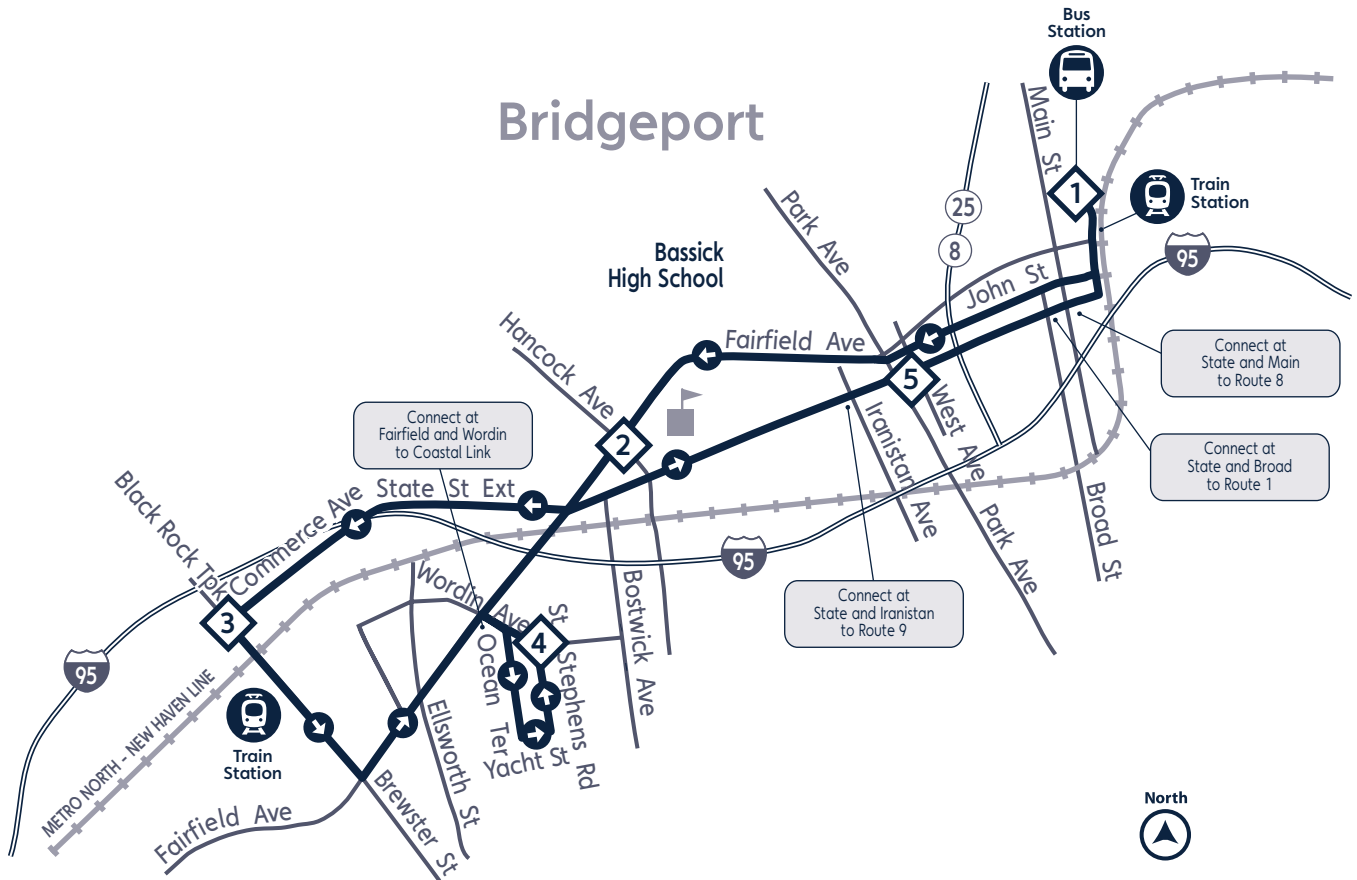

Modified Schedule #4 Due to Coronavirus Pandemic

Modified Schedule #4 Due to Coronavirus Pandemic

Route 5: Monday thru Saturday

To Black Rock via Fairfield Ave, State St Ext, Commerce Drive, and Black Rock Tpk

Departs		Arrives		Departs		Arrives
1	2	3	4	4	5	1
Depart Bus Station Berth B-2	Fairfield Ave. & Hancock Ave.	Black Rock Tpk at Commerce Dr	P. T. Barnum Apartments	P. T. Barnum Apartments	State St. & West Ave.	Arrive Bus Station Berth B-2
5:50	6:02	6:17	6:25	6:28	6:36	6:41
6:20	6:32	6:47	6:55	6:58	7:06	7:11
6:50	7:02	7:17	7:25	7:28	7:36	7:41
7:20	7:32	7:47	7:55	7:58	8:06	8:11
7:50	8:02	8:17	8:25	8:28	8:36	8:41
8:20	8:32	8:47	8:55	8:58	9:06	9:11
8:50	9:02	9:17	9:25	9:28	9:36	9:41
9:20	9:32	9:47	9:55	9:58	10:06	10:11
9:50	10:02	10:17	10:25	10:28	10:36	10:41
10:20	10:32	10:47	10:55	10:58	11:06	11:11
10:50	11:02	11:17	11:25	11:28	11:36	11:41
11:20	11:32	11:47	11:55	11:58	12:06	12:11
11:50	12:02	12:17	12:25	12:28	12:36	12:41
12:20	12:32	12:47	12:55	12:58	1:06	1:11
12:50	1:02	1:17	1:25	1:28	1:36	1:41
1:20	1:32	1:47	1:55	1:58	2:06	2:11
1:50	2:02	2:17	2:25	2:28	2:36	2:41
2:20	2:32	2:47	2:55	2:58	3:06	3:11
2:50	3:02	3:17	3:25	3:28	3:36	3:41
3:20	3:32	3:47	3:55	3:58	4:06	4:11
3:50	4:02	4:17	4:25	4:28	4:36	4:41
4:20	4:32	4:47	4:55	4:58	5:06	5:11
4:50	5:02	5:17	5:25	5:28	5:36	5:41
5:20	5:32	5:47	5:55	5:58	6:06	6:11
5:50	6:02	6:17	6:25	6:28	6:36	6:41
6:20	6:32	6:47	6:55	6:58	7:06	7:11
6:50	7:02	7:17	7:25	7:28	7:36	7:41
7:20	7:32	7:47	7:55	7:58	8:06	8:11
7:50	8:02	8:17	8:25	8:28	8:36	8:41
8:20	8:29	8:44	8:52	8:58	9:06	9:11

Bold indicates P.M.

Sunday Service follows the regular Sunday Schedule available on our website at gogbt.com/routes-maps/route-5