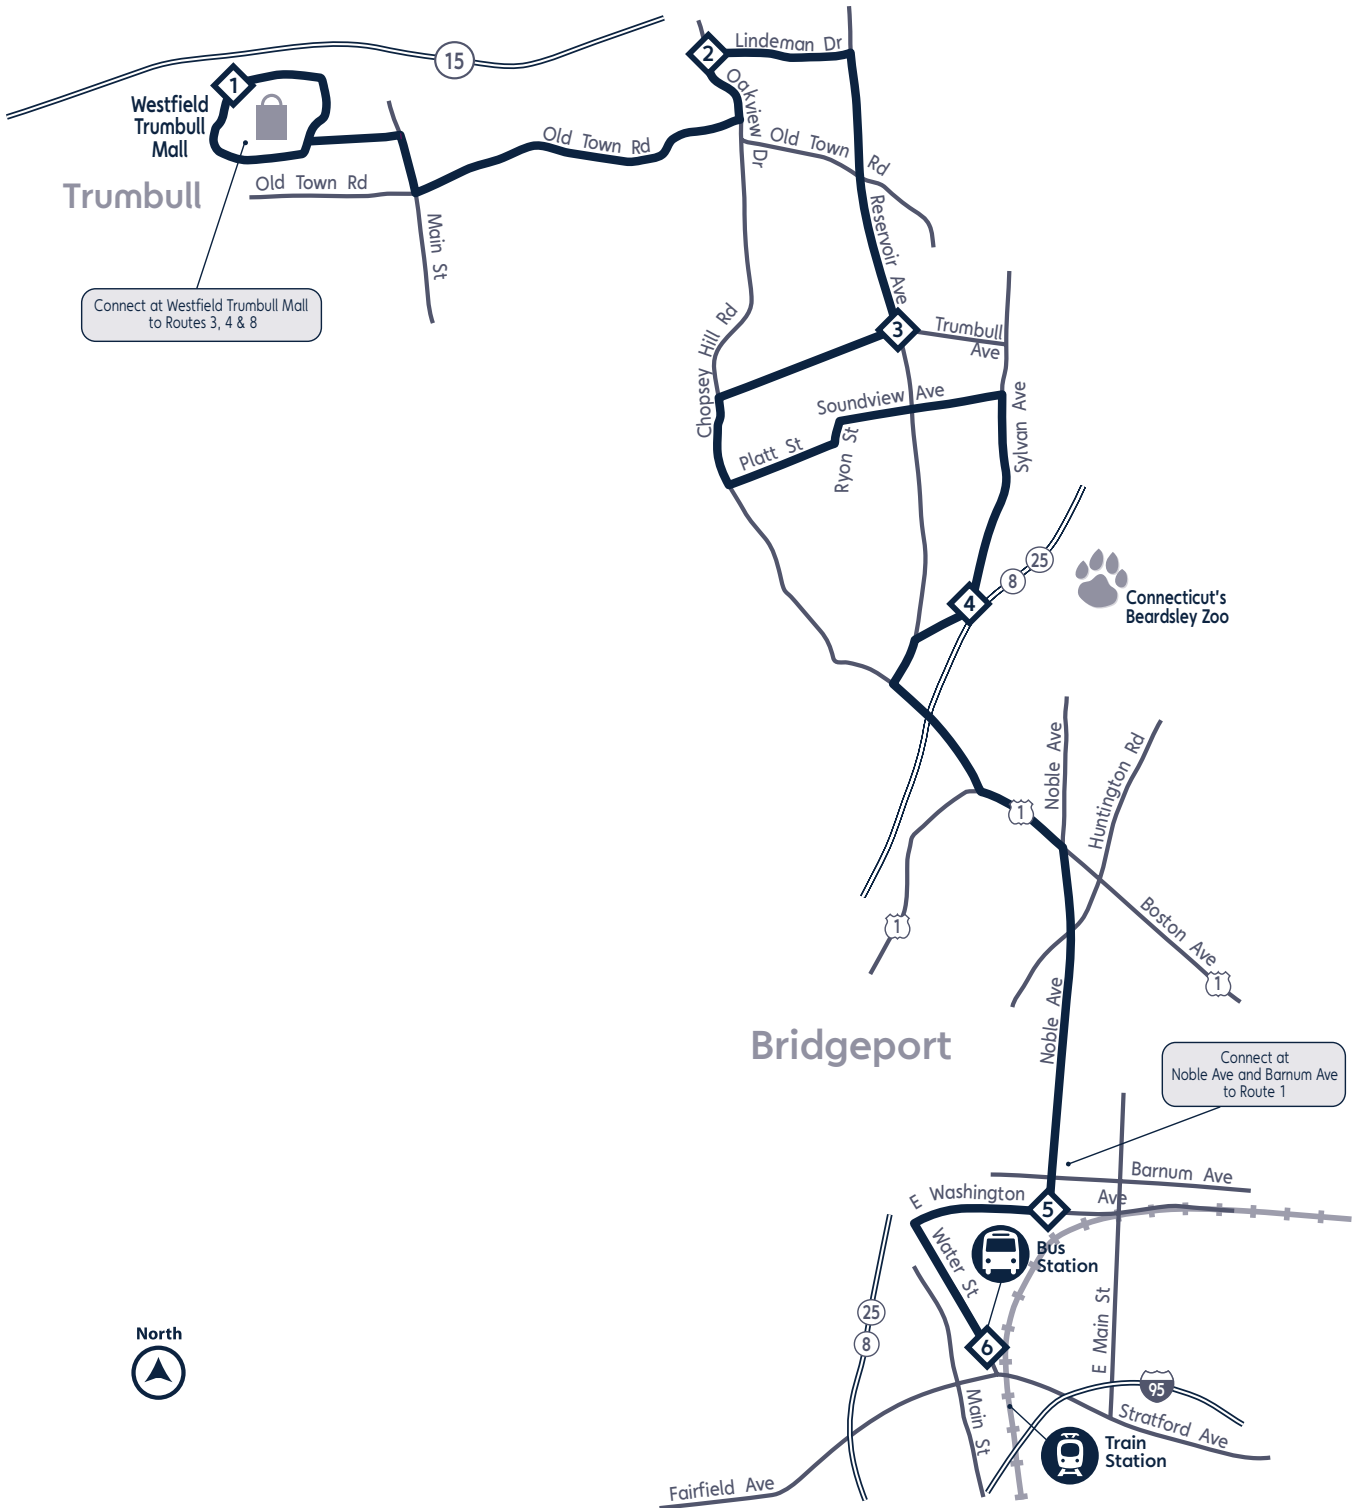

Modified Schedule #4 Due to Coronavirus Pandemic

Modified Schedule #4 Due to Coronavirus Pandemic

Route 6: Monday thru Saturday

To Downtown Bridgeport via Noble Ave.

To Westfield Trumbull Mall via Trumbull Ave.

Departs						Arrives					
1	2	3	4	5	6	6	5	4	3	2	1
Bus Station Berth C-5	Noble Ave. & East Washington Ave.	Home Depot	Reservoir Ave & Trumbull Ave.	Oakview Dr. & Lindeman Dr.	Westfield Trumbull Mall	Westfield Trumbull Mall	Oakview Dr. & Lindeman Dr.	Reservoir Ave & Trumbull Ave.	Home Depot	Noble Ave. & East Washington Ave.	us Station Berth C-5
-	-	-	-	-	-	7:15	7:22	7:25	7:34	7:42	7:49
7:30	7:37	7:45	7:54	7:58	8:06	8:15	8:22	8:25	8:34	8:42	8:49
8:30	8:37	8:45	8:54	8:58	9:06	9:15	9:22	9:25	9:34	9:42	9:49
9:30	9:37	9:45	9:54	9:58	10:06	10:15	10:22	10:25	10:34	10:42	10:49
10:30	10:37	10:45	10:54	10:58	11:06	11:15	11:22	11:25	11:34	11:42	11:49
11:30	11:37	11:45	11:54	11:58	12:06	12:15	12:22	12:25	12:34	12:42	12:49
12:30	12:37	12:45	12:54	12:58	1:06	1:15	1:22	1:25	1:34	1:42	1:49
1:30	1:37	1:45	1:54	1:58	2:06	2:15	2:22	2:25	2:34	2:42	2:49
2:30	2:37	2:45	2:54	2:58	3:06	3:15	3:22	3:25	3:34	3:42	3:49
3:30	3:37	3:45	3:54	3:58	4:06	4:15	4:22	4:25	4:34	4:42	4:49
4:30	4:37	4:45	4:54	4:58	5:06	5:15	5:22	5:25	5:34	5:42	5:49
5:30	5:37	5:45	5:54	5:58	6:06	6:15	6:22	6:25	6:34	6:42	6:49
6:30	6:37	6:45	6:54	6:58	7:06	7:15	7:22	7:25	7:34	7:42	7:49
7:30	7:37	7:45	7:54	7:58	8:06	8:15	8:22	8:25	8:34	8:42	8:49

Bold indicates P.M.

Sunday Service follows the regular Sunday Schedule
available on our website at gogbt.com/routes-maps/route-6