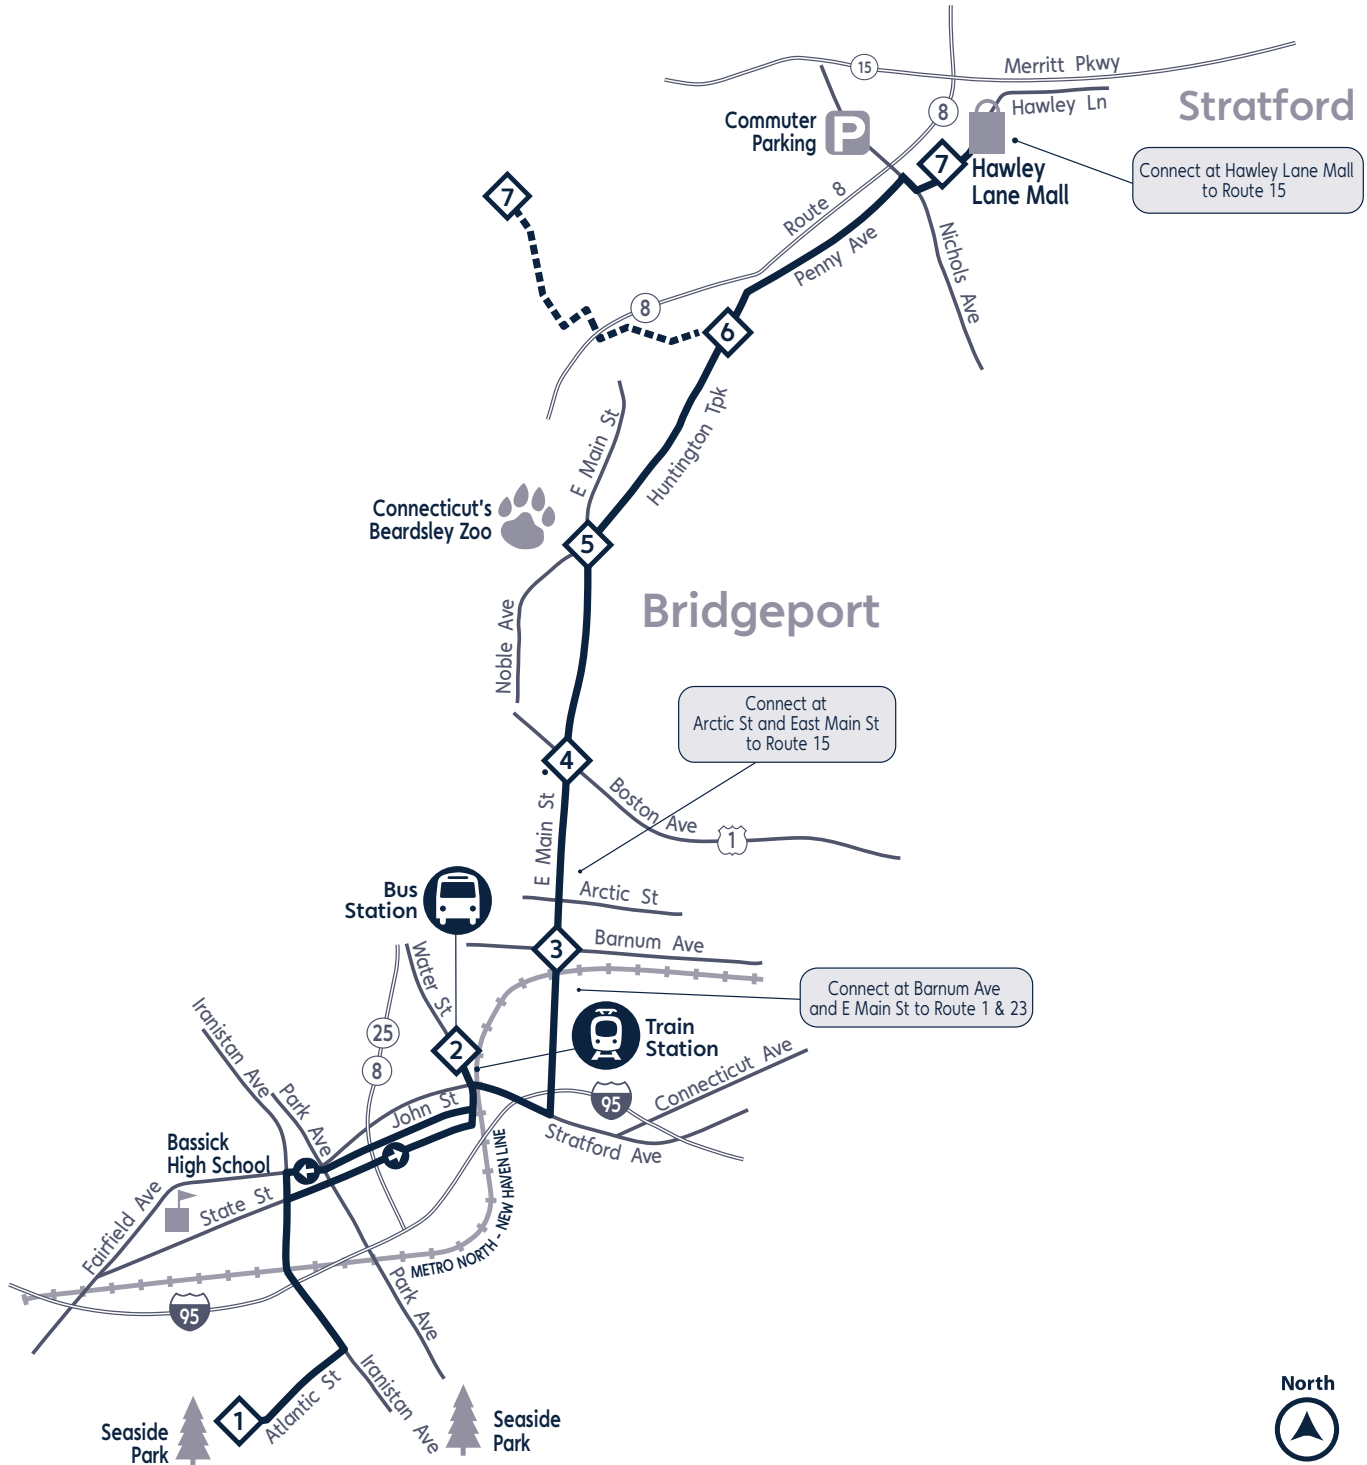

Modified Schedule #4 Due to Coronavirus Pandemic

Modified Schedule #4 Due to Coronavirus Pandemic

Route 9: Monday thru Friday

To Hawley Lane or Quarry Rd. via East Main St.

To Seaside Park/University of Bridgeport via Iranistan Ave.

Bold indicates P.M.

Sunday Service follows the regular Sunday Schedule available on our website at gogbt.com/routes-maps/route-9