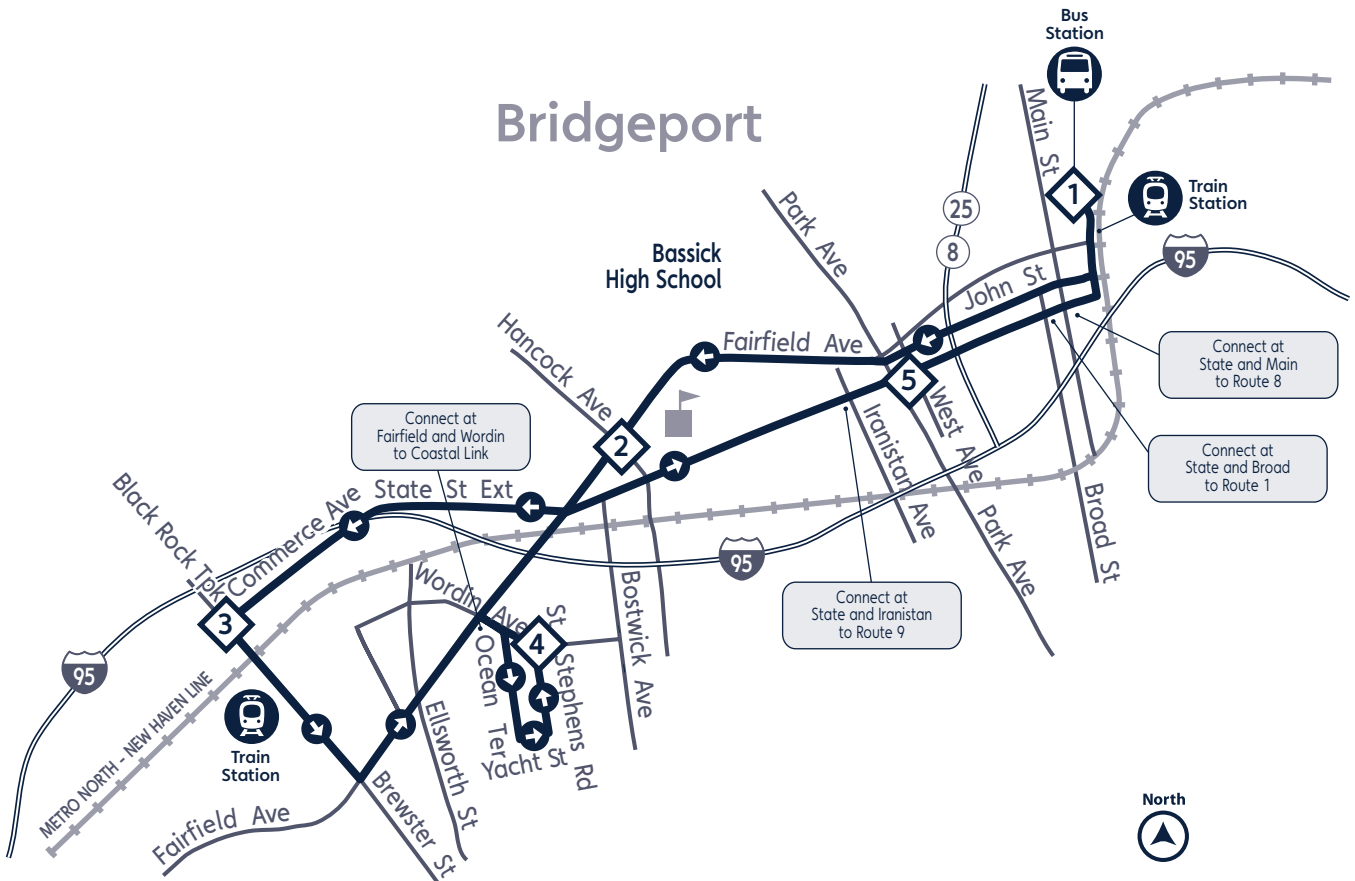

Service Changes | Cambios de servicio

Effective June 6, 2021, the schedule times of the Route 5 on Weekdays and Sundays will change. The following schedules reflect these changes. There is no change to the Route 5 routing.

A partir del 6 de junio de 2021, cambiarán los horarios de los miércoles y domingos de la Ruta 5. A continuación se ven dichos cambios. Sin embargo, no habrá cambios en el recorrido de la Ruta 5.