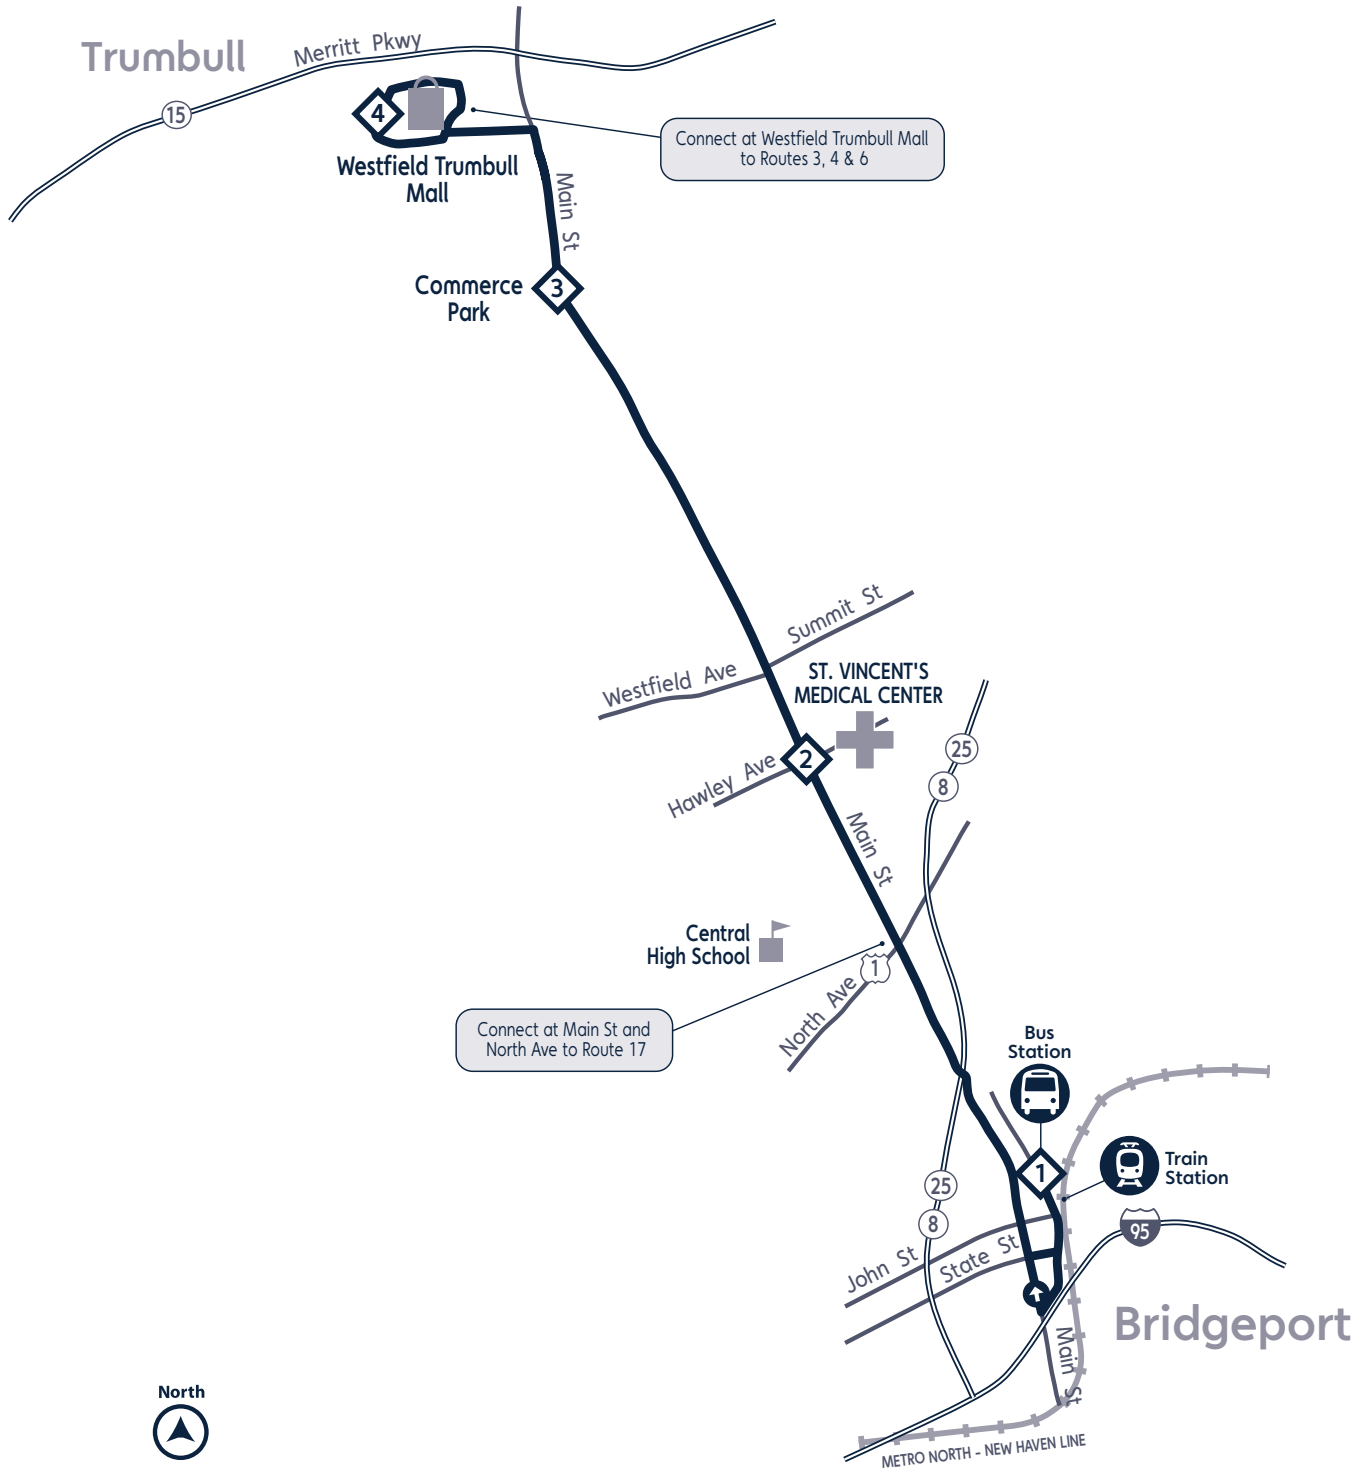

Modified Schedule Due to Coronavirus Pandemic