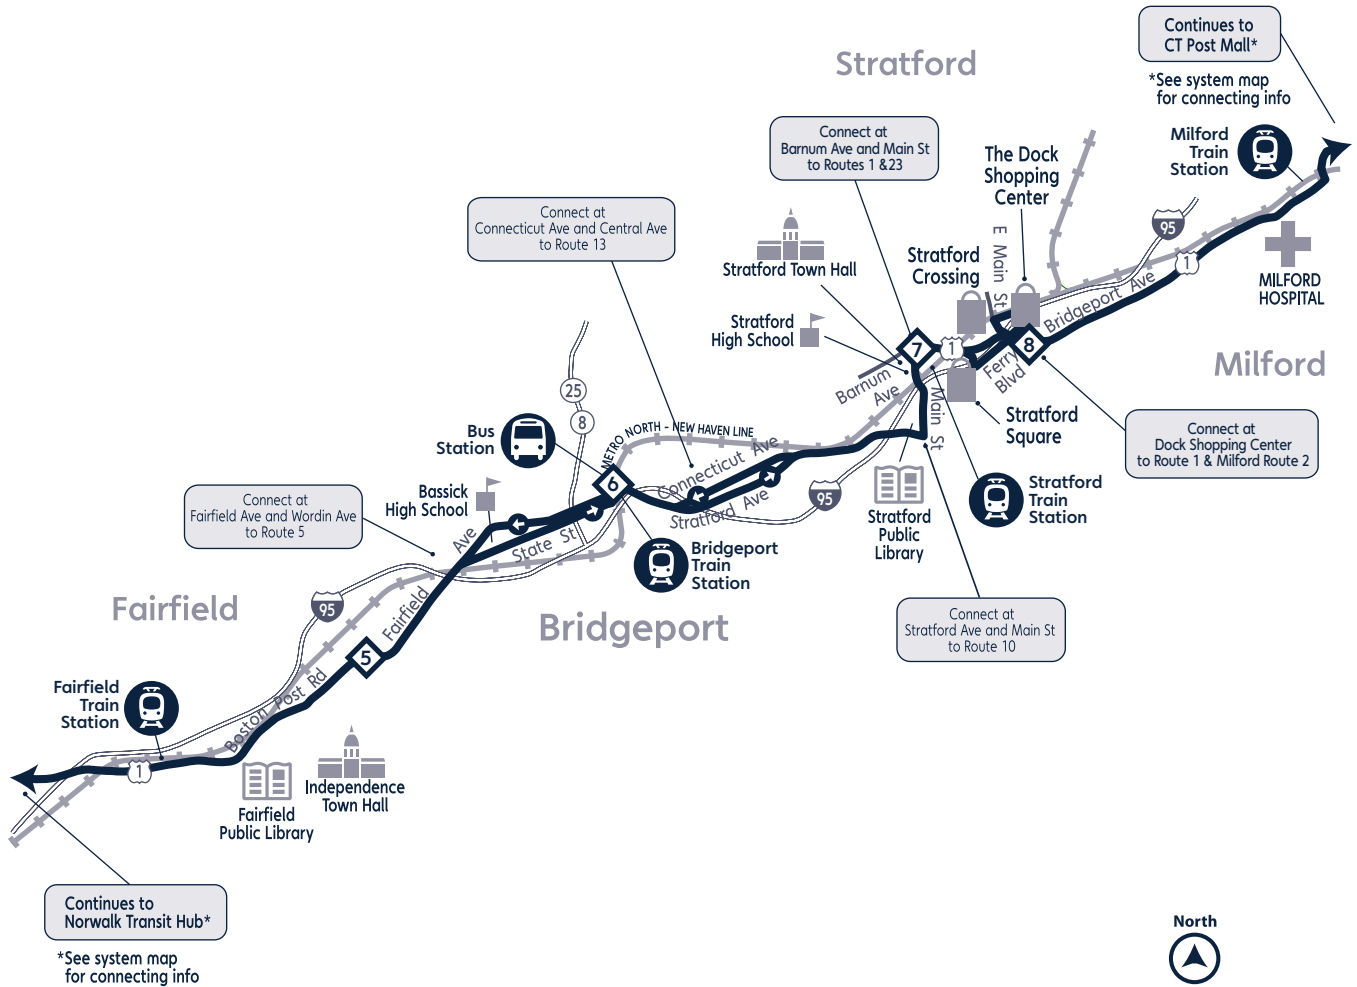

Modified Schedule Due to Coronavirus Pandemic

Modified Schedule Due to Coronavirus Pandemic

Coastal Link: Monday-Friday

To Dock Shopping Center and Westfield Connecticut Post Mall via Stratford Ave & Post Rd

Bold indicates P.M.

Sunday Service follows the regular Sunday Schedule available on our website at gogbt.com/routes-maps/coastal-link