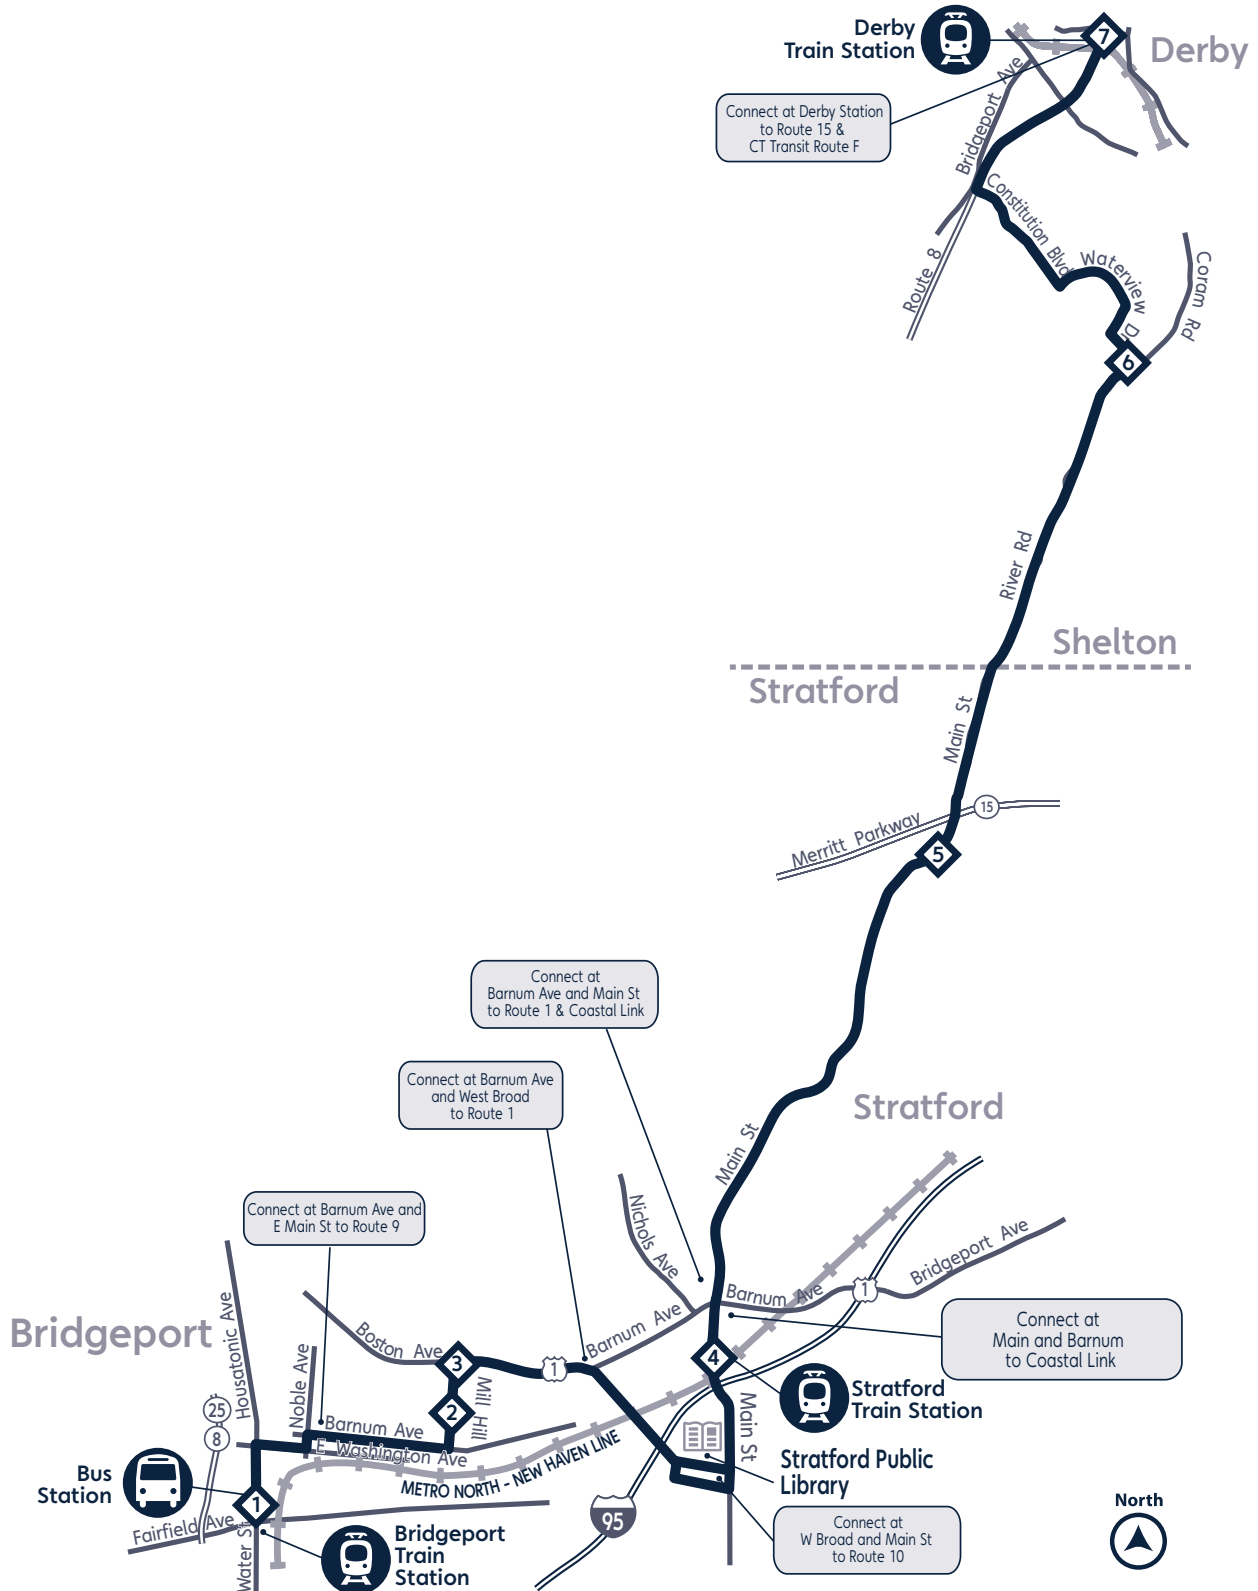

Modified Schedule Due to Coronavirus Pandemic

Modified Schedule Due to Coronavirus Pandemic

Route 23: Monday - Friday

To Shelton/Derby via Rt. 110

To Downtown Bridgeport via Rt. 110

Departs							Arrives	Departs							Arrives
1	2	3	4	5	6	7		7	6	5	4	3	2	1	
Bus Station Berth A-4	Bridgeport Hospital & Mill Hill	Boston Ave. & Bruce Ave.	Stratford Train Station	Main St. & Oronoque Ln.	River Rd. & Constitution Boulevard	Derby Railroad Station		Derby Railroad Station	River Rd. & Constitution Boulevard	Main St. & Oronoque Ln.	Stratford Train Station	Boston Ave. & Bruce Ave.	Bridgeport Hospital & Mill Hill	Bus Station Berth A-4	
6:20	6:30	6:33	6:40	6:50	6:56	7:05		7:20	7:29	7:37	7:47	7:54	7:57	8:07	
4:00	4:10	4:13	4:20	4:30	4:36	4:45		4:57	5:06	5:14	5:24	5:31	5:34	5:44	

Holiday Service - When Saturday-level service is operated on a weekday due to a holiday, this route will operate a regular schedule.

Bold indicates P.M.