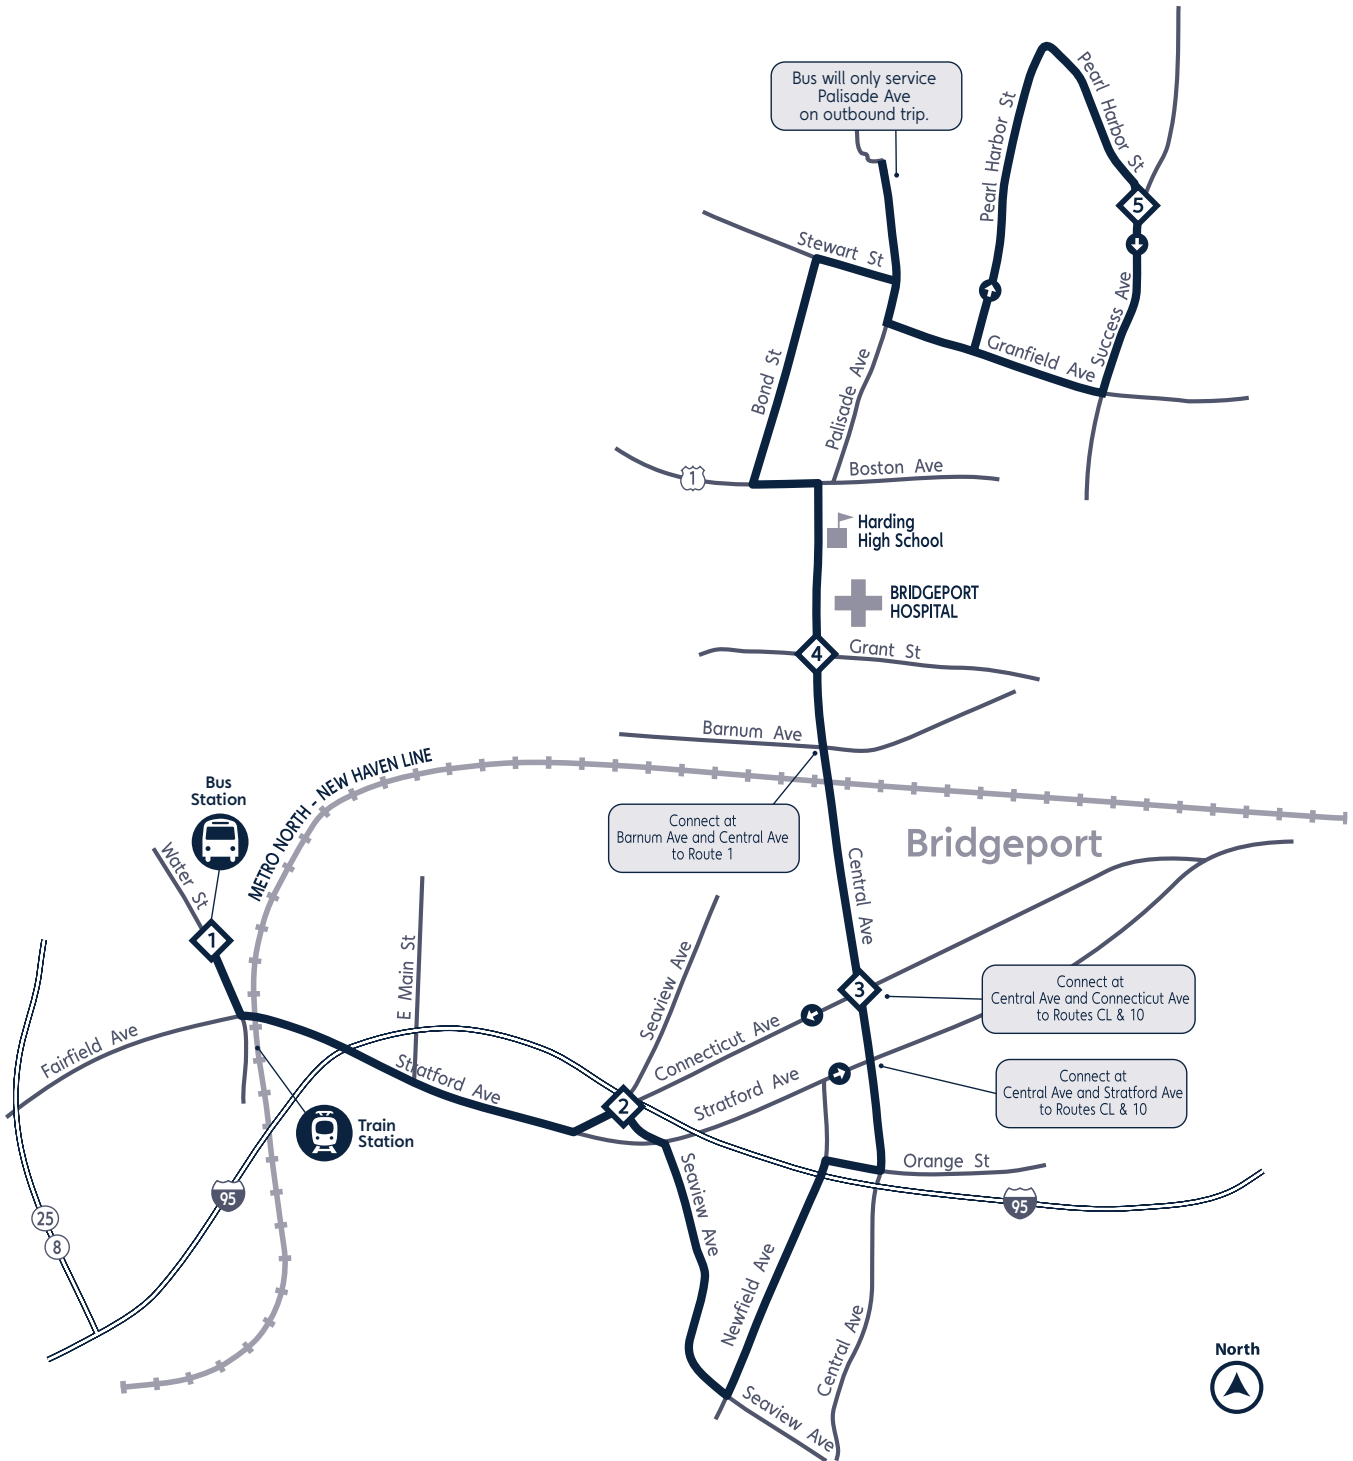

Modified Schedule #2 Due to Coronavirus Pandemic

Modified Schedule #2 Due to Coronavirus Pandemic

Route 13: Monday thru Saturday

To Success Park via Central Ave.

To Downtown Bridgeport via Central Ave.

Departs					Arrives	Departs					Arrives
1	2	3	4	5		5	4	3	2	1	
Bus Station Berth A-5	Seaview Ave. & Stratford Ave.	Central Ave. & Connecticut Ave.	Bridgeport Hospital	Pearl Harbor St. & Success Ave.		Pearl Harbor St. & Success Ave.	Bridgeport Hospital	Central Ave. & Connecticut Ave.	Seaview Ave. & Stratford Ave.	Bus Station Berth A-5	
-	-	-	-	-		5:25	5:35	5:38	5:44	5:48	
6:00	6:04	6:10	6:13	6:25		6:25	6:35	6:38	6:44	6:48	
7:00	7:04	7:10	7:13	7:25		7:25	7:35	7:38	7:44	7:48	
8:00	8:04	8:10	8:13	8:25		8:25	8:35	8:38	8:44	8:48	
9:00	9:04	9:10	9:13	9:25		9:25	9:35	9:38	9:44	9:48	
10:00	10:04	10:10	10:13	10:25		10:25	10:35	10:38	10:44	10:48	
11:00	11:04	11:10	11:13	11:25		11:25	11:35	11:38	11:44	11:48	
12:00	12:04	12:10	12:13	12:25		12:25	12:35	12:38	12:44	12:48	
1:00	1:04	1:10	1:13	1:25		1:25	1:35	1:38	1:44	1:48	
2:00	2:04	2:10	2:13	2:25		2:25	2:35	2:38	2:44	2:48	
3:00	3:04	3:10	3:13	3:25		3:25	3:35	3:38	3:44	3:48	
4:00	4:04	4:10	4:13	4:25		4:25	4:35	4:38	4:44	4:48	
5:00	5:04	5:10	5:13	5:25		5:25	5:35	5:38	5:44	5:48	
6:00	6:04	6:10	6:13	6:25		6:25	6:35	6:38	6:44	6:48	
7:00	7:04	7:10	7:13	7:25		7:25	7:35	7:38	7:44	7:48	
8:00	8:04	8:10	8:13	8:25		8:25	8:35	8:38	8:44	8:48	
9:00	9:04	9:10	9:13	9:25		-	-	-	-	-	

Bold indicates P.M.

Sunday Service follows the regular Sunday Schedule available on our website at gogbt.com/routes-maps/route-13