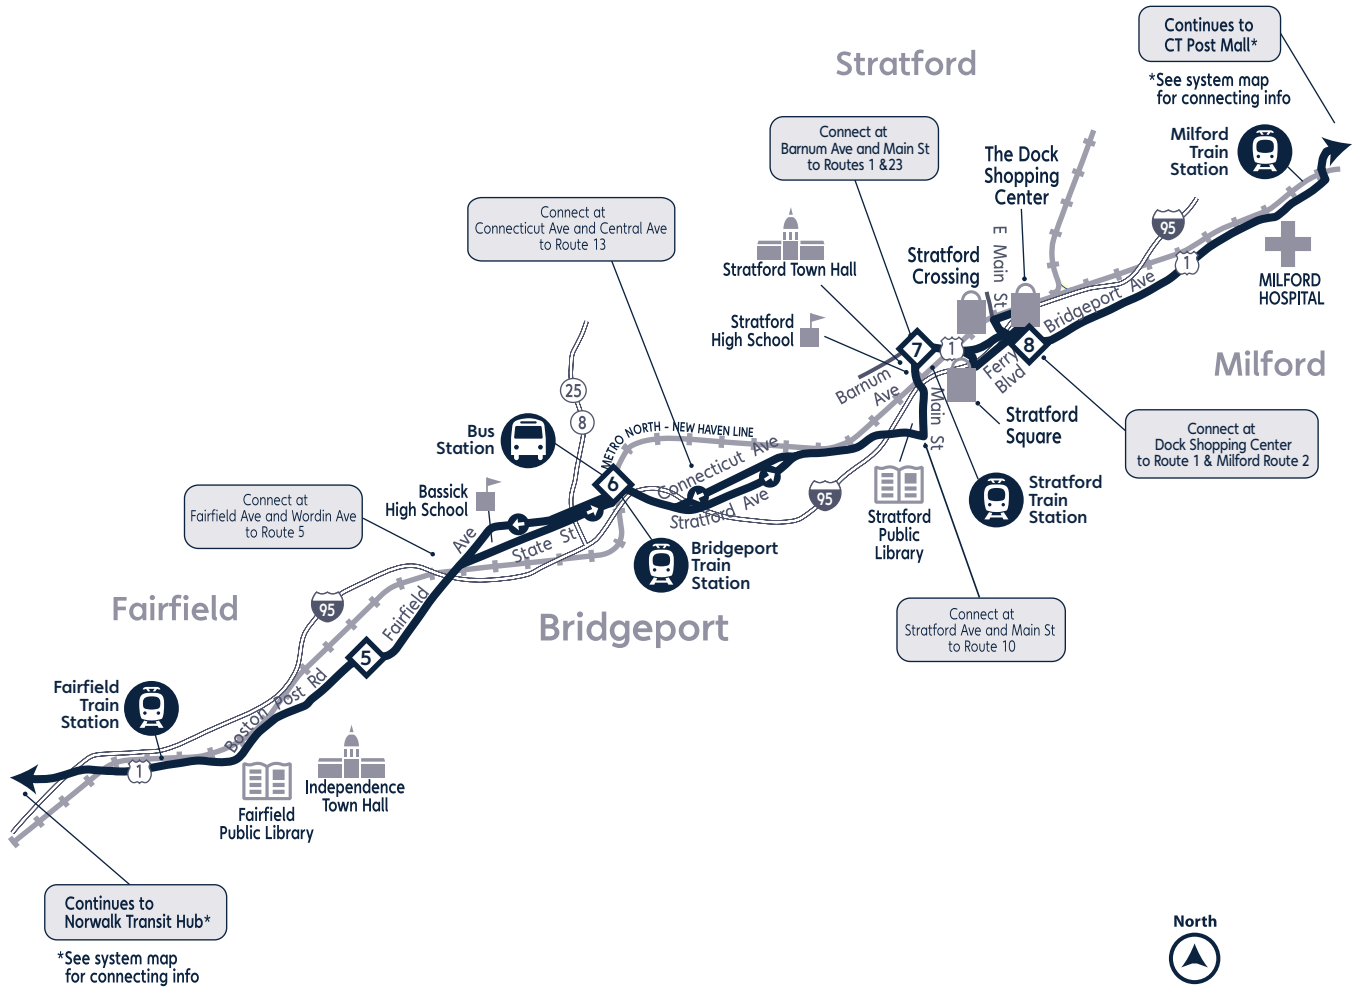

Modified Schedule #4 Due to Coronavirus Pandemic

Modified Schedule #4 Due to Coronavirus Pandemic

Coastal Link: Monday-Friday

To Dock Shopping Center and Westfield Connecticut Post Mall via Stratford Ave & Post Rd

Bold indicates P.M.

Sunday Service follows the regular Sunday Schedule available on our website at gogbt.com/routes-maps/coastal-link