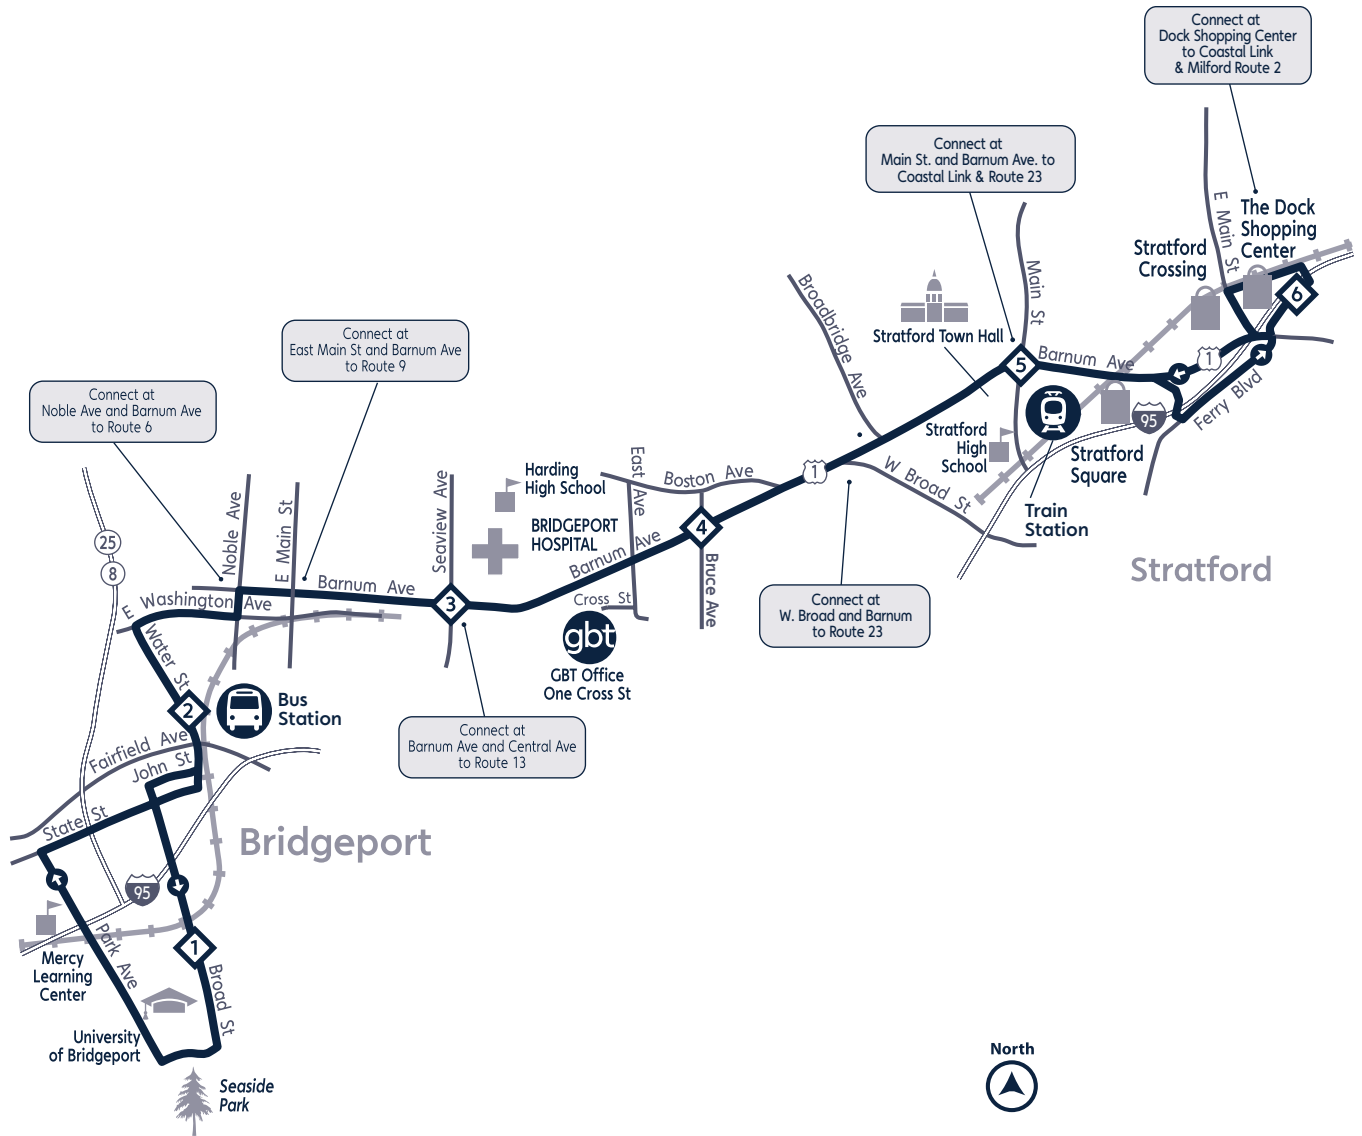

Modified Schedule #4 Due to Coronavirus Pandemic

Modified Schedule #4 Due to Coronavirus Pandemic

Route 1: Monday thru Friday

To Dock Shopping Center via Barnum Ave.

To Seaside Park/University of Bridgeport
via Broad St. & Park Ave.

Bold indicates P.M.

Sunday Service follows the regular Sunday Schedule available on our website at gogbt.com/routes-maps/route-1