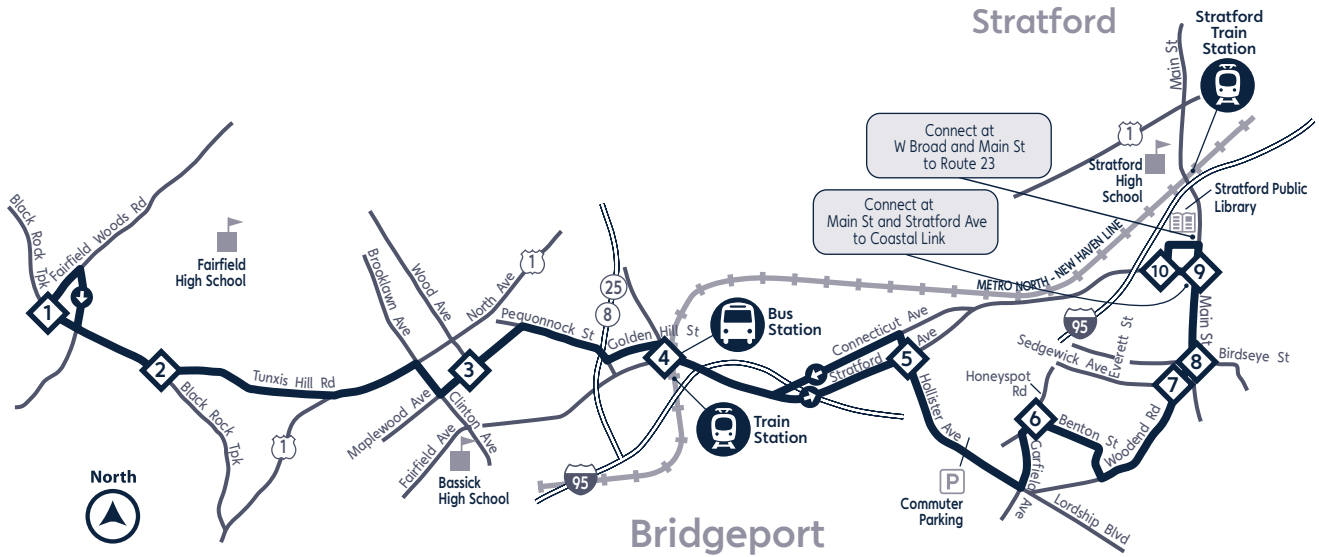

Modified Schedule #4 Due to Coronavirus Pandemic