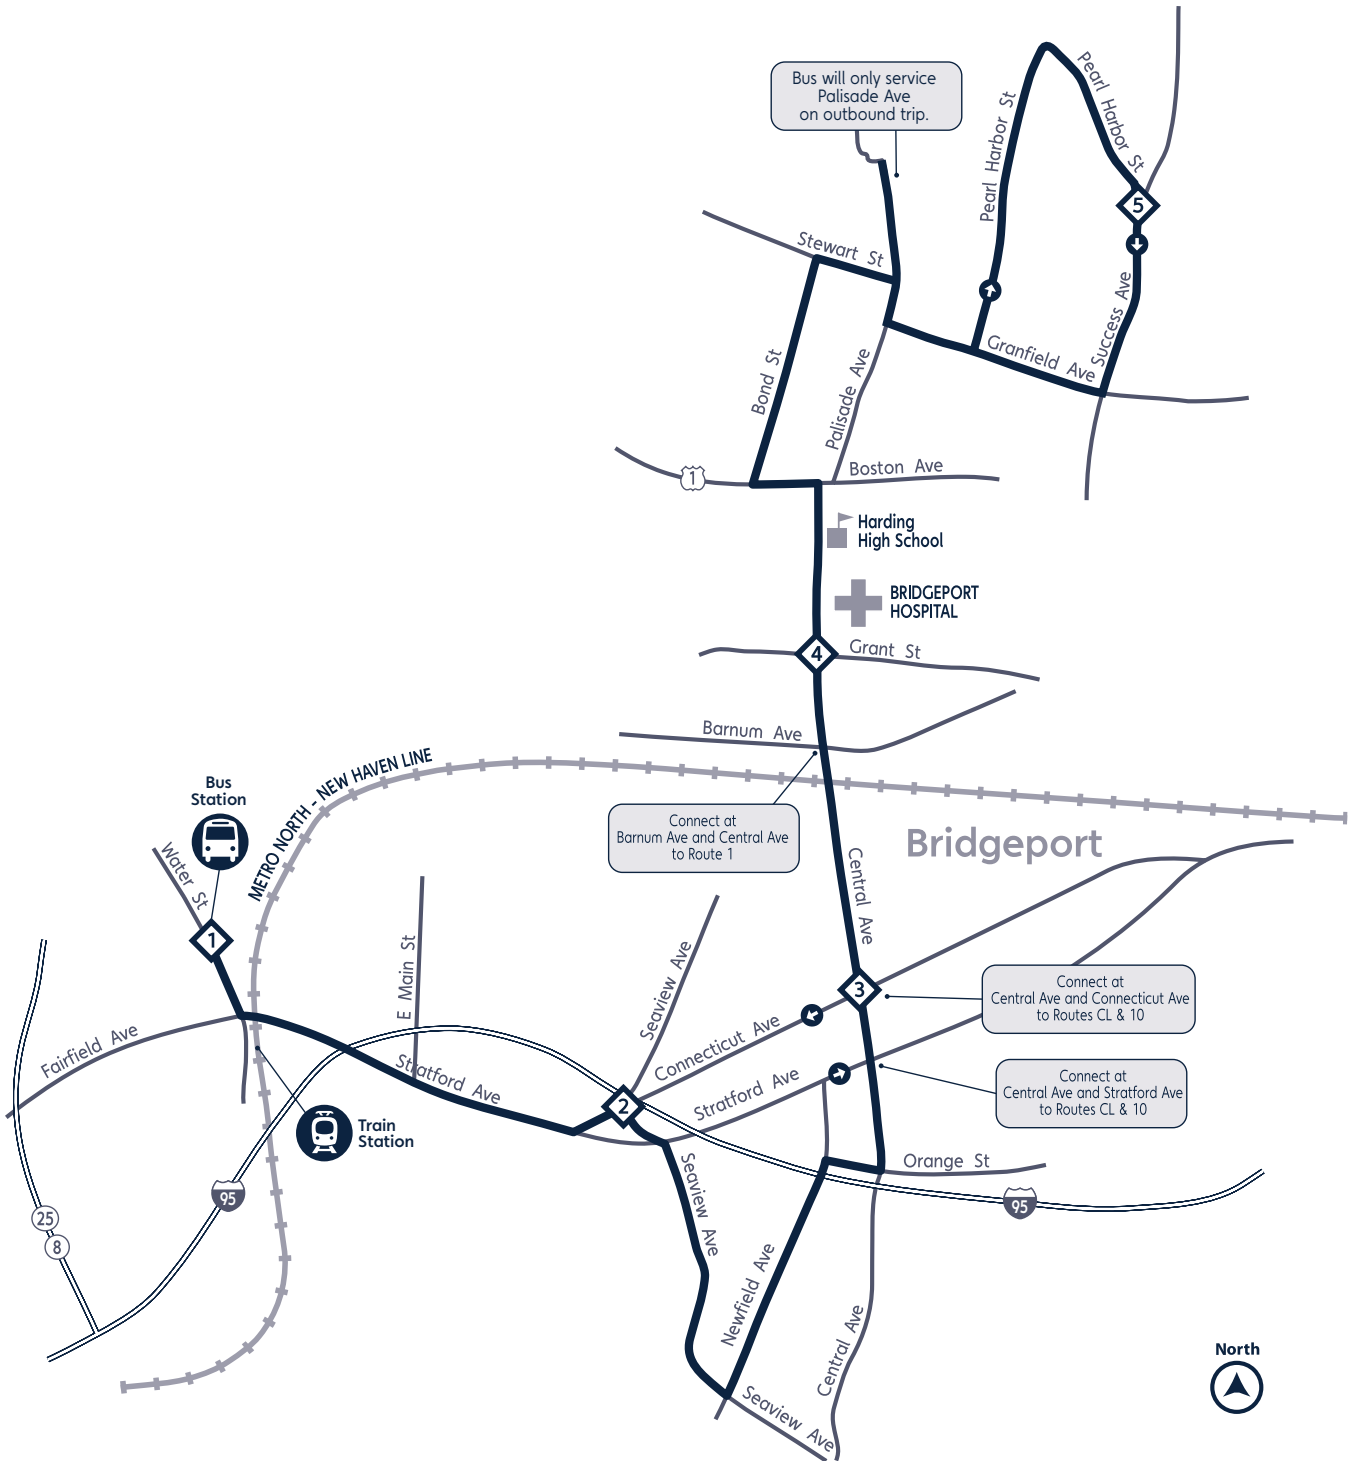

Modified Schedule #4 Due to Coronavirus Pandemic