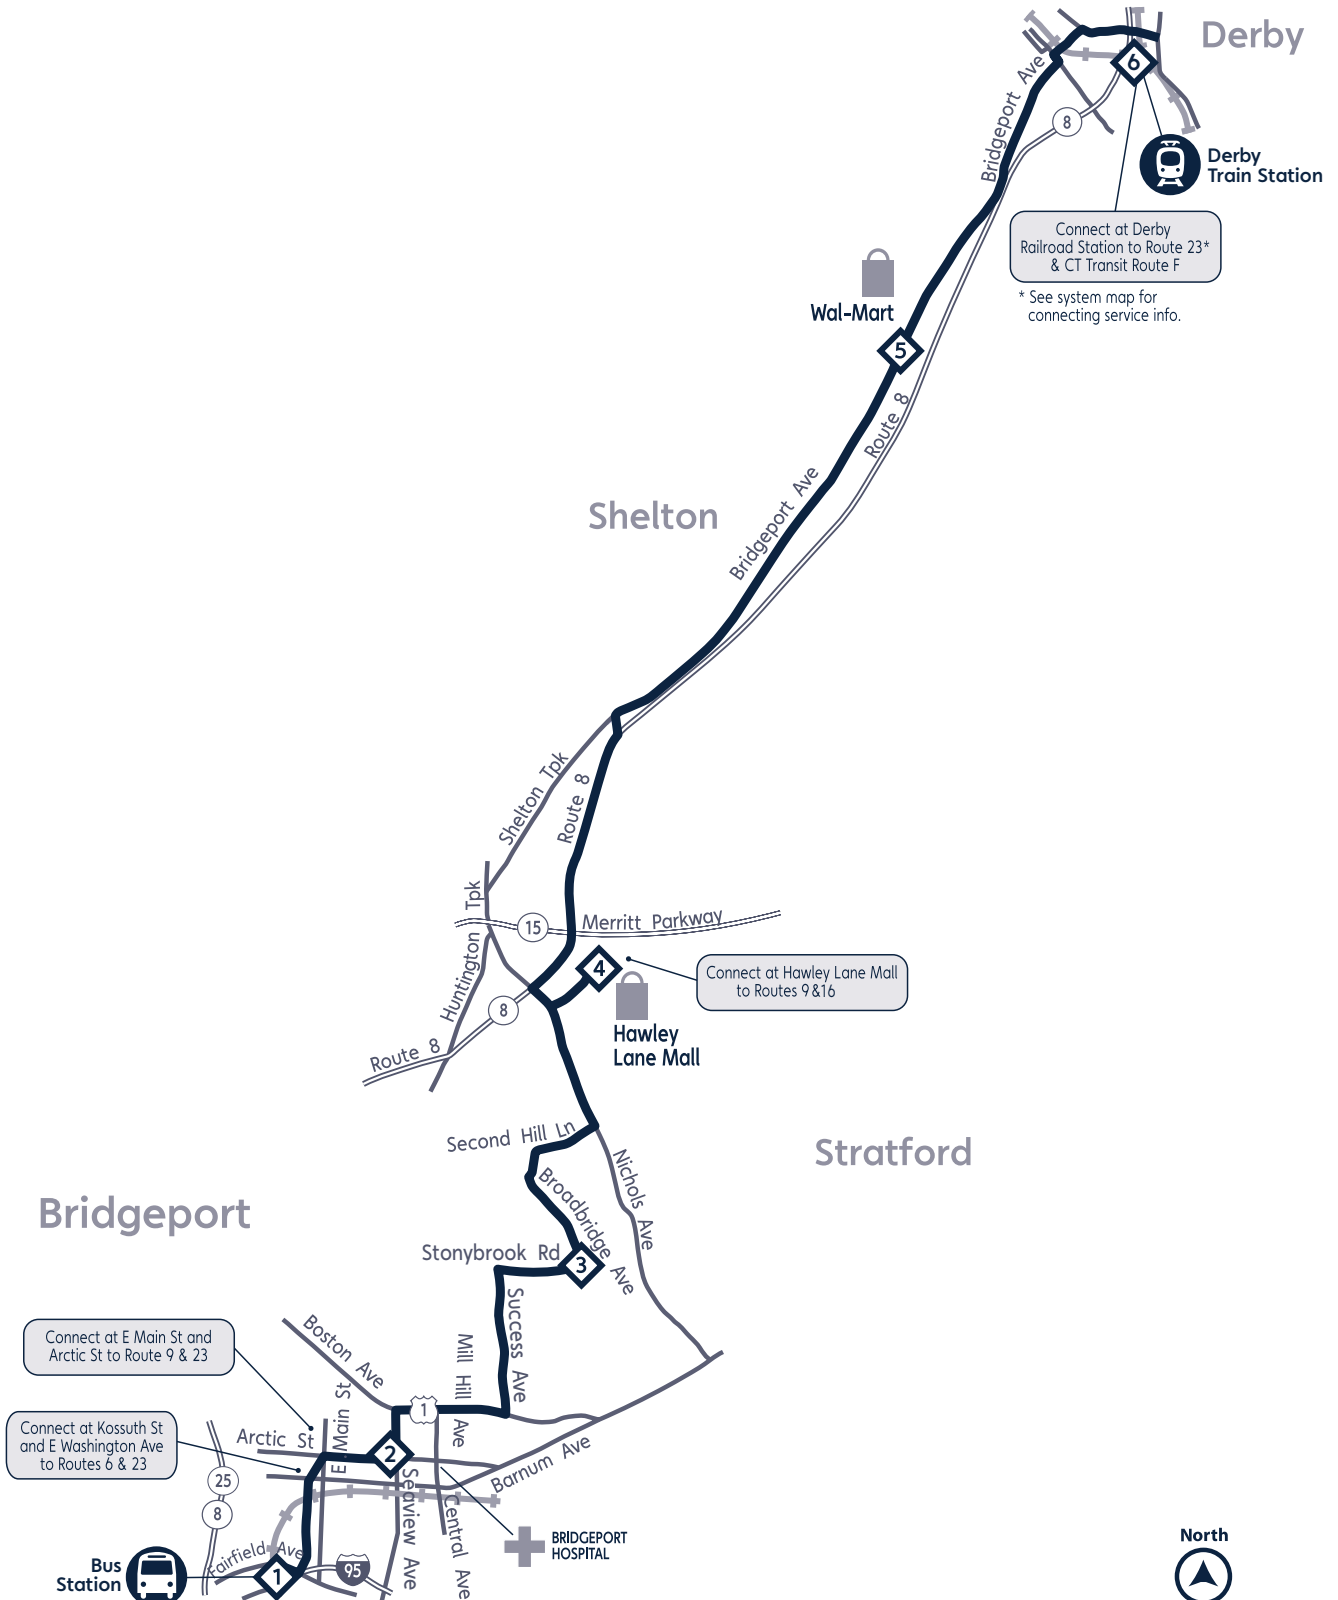

Modified Schedule #4 Due to Coronavirus Pandemic

Modified Schedule #4 Due to Coronavirus Pandemic

Route 15: Monday thru Saturday

To Hawley Lane/Shelton/Derby

To Downtown Bridgeport

Departs						Arrives						Departs						Arrives																																																																																									
1	2	3	4	5	6	6	5	4	3	2	1	6	5	4	3	2	1	6	5	4	3	2	1																																																																																				
Bus Station Berth A-4	Arctic St & Seaview Ave	Stonybrook Rd & Broadbridge	Hawley Lane Mall	Wal-Mart (Shelton)	Derby Railroad Station	Derby Railroad Station	Wal-Mart (Shelton)	Hawley Lane Mall	Stonybrook Rd & Broadbridge	Arctic St & Enterprise Park	Bus Station Berth A-4	Derby Railroad Station	Wal-Mart (Shelton)	Hawley Lane Mall	Stonybrook Rd & Broadbridge	Arctic St & Enterprise Park	Bus Station Berth A-4	Derby Railroad Station	Wal-Mart (Shelton)	Hawley Lane Mall	Stonybrook Rd & Broadbridge	Arctic St & Enterprise Park	Bus Station Berth A-4																																																																																				
						-	-	6:11	6:20	6:28	6:36	-	-	7:11	7:20	7:28	7:36	7:00	7:08	7:16	7:25	7:36	7:48	8:00	8:10	8:23	8:32	8:40	8:48	9:00	9:10	9:23	9:32	9:40	9:48	10:00	10:10	10:23	10:32	10:40	10:48	11:00	11:10	11:23	11:32	11:40	11:48	12:00	12:10	12:23	12:32	12:40	12:48	1:00	1:10	1:23	1:32	1:40	1:48	2:00	2:10	2:23	2:32	2:40	2:48	3:00	3:10	3:23	3:32	3:40	3:48	4:00	4:10	4:23	4:32	4:40	4:48	5:00	5:10	5:23	5:32	5:40	5:48	6:00	6:10	6:23	6:32	6:40	6:48	7:00	7:10	7:23	7:32	7:40	7:48	8:00	8:10	8:23	8:32	8:40	8:48	9:00	9:10	9:23	9:32	9:40	9:48

Bold indicates P.M.

Sunday Service follows the regular Sunday Schedule available on our website at gogbt.com/routes-maps/route-15