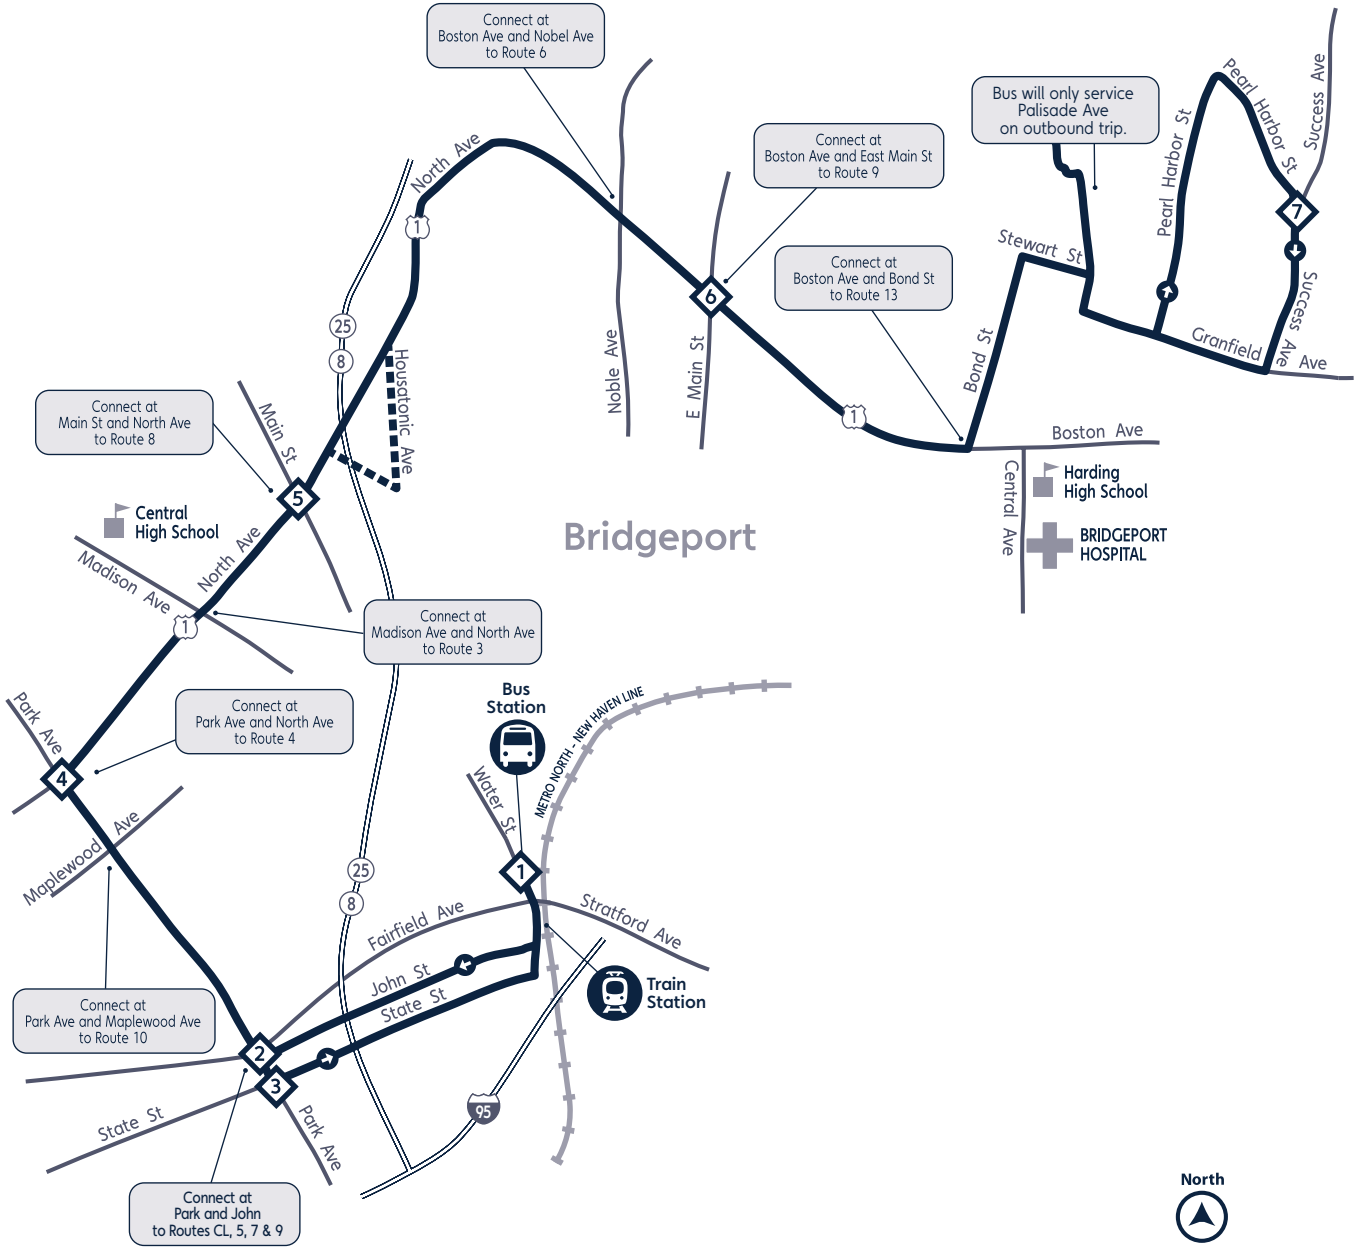

Modified Schedule #4 Due to Coronavirus Pandemic

Modified Schedule #4 Due to Coronavirus Pandemic

Route 17: Monday thru Saturday

To Success Park via North Ave.

To Downtown Bridgeport via North Ave. & Boston Ave.

Departs						Arrives	Departs						Arrives
1	2	4	5	6	7		7	6	5	4	3	1	
Bus Station Berth C-4	John St. & Park Ave.	Park Ave. & North Ave.	North Ave. & Main St.	Boston Ave. & East Main St.	Pearl Harbor St. & Success Ave.		Pearl Harbor St. & Success Ave.	Boston Ave. & East Main St.	North Ave. & Main St.	Park Ave. & North Ave.	State St. & West Ave.	Bus Station Berth C-4	
9:10 ²	9:20	9:24	9:29	9:36	9:46		9:46 ^{1,2}	9:57	10:04	10:09	10:15	10:20	
9:55 ²	10:05	10:09	10:14	10:21	10:31		10:31 ^{1,2}	10:42	10:49	10:54	11:00	11:05	
10:40 ²	10:50	10:54	10:59	11:06	11:16		11:16 ^{1,2}	11:27	11:34	11:39	11:45	11:50	
11:25 ²	11:35	11:39	11:44	11:51	12:01		12:01 ^{1,2}	12:12	12:19	12:24	12:31	12:36	
12:10 ²	12:20	12:25	12:30	12:37	12:50		12:50 ^{1,2}	1:01	1:08	1:13	1:20	1:25	
12:55 ²	1:05	1:10	1:15	1:22	1:35		1:35 ^{1,2}	1:46	1:53	1:58	2:05	2:10	
1:40 ²	1:50	1:55	2:00	2:07	2:20		2:20 ^{1,2}	2:31	2:38	2:43	2:49	2:54	
2:25 ²	2:35	2:40	2:45	2:52	3:06		3:06 ^{1,2}	3:17	3:24	3:29	3:37	3:42	
3:10 ²	3:20	3:25	3:30	3:38	3:52		3:52 ^{1,2}	4:03	4:10	4:15	4:23	4:28	
3:55 ²	4:05	4:10	4:15	4:22	4:35		4:35 ¹	4:46	4:53	4:58	5:06	5:11	
4:40	4:50	4:55	5:00	5:07	5:20		5:20 ¹	5:31	5:38	5:43	5:49	5:54	
5:25	5:35	5:40	5:45	5:52	6:05		6:05 ¹	6:16	6:23	6:28	6:34	6:38	

1 - Trip does not service Palisade Ave. beyond (North of) Stewart St.

2 - Deviation onto Wells St. & Housatonic Ave., will be made on weekday trips between 7:30 AM and 4:00 PM.

Bold indicates P.M.