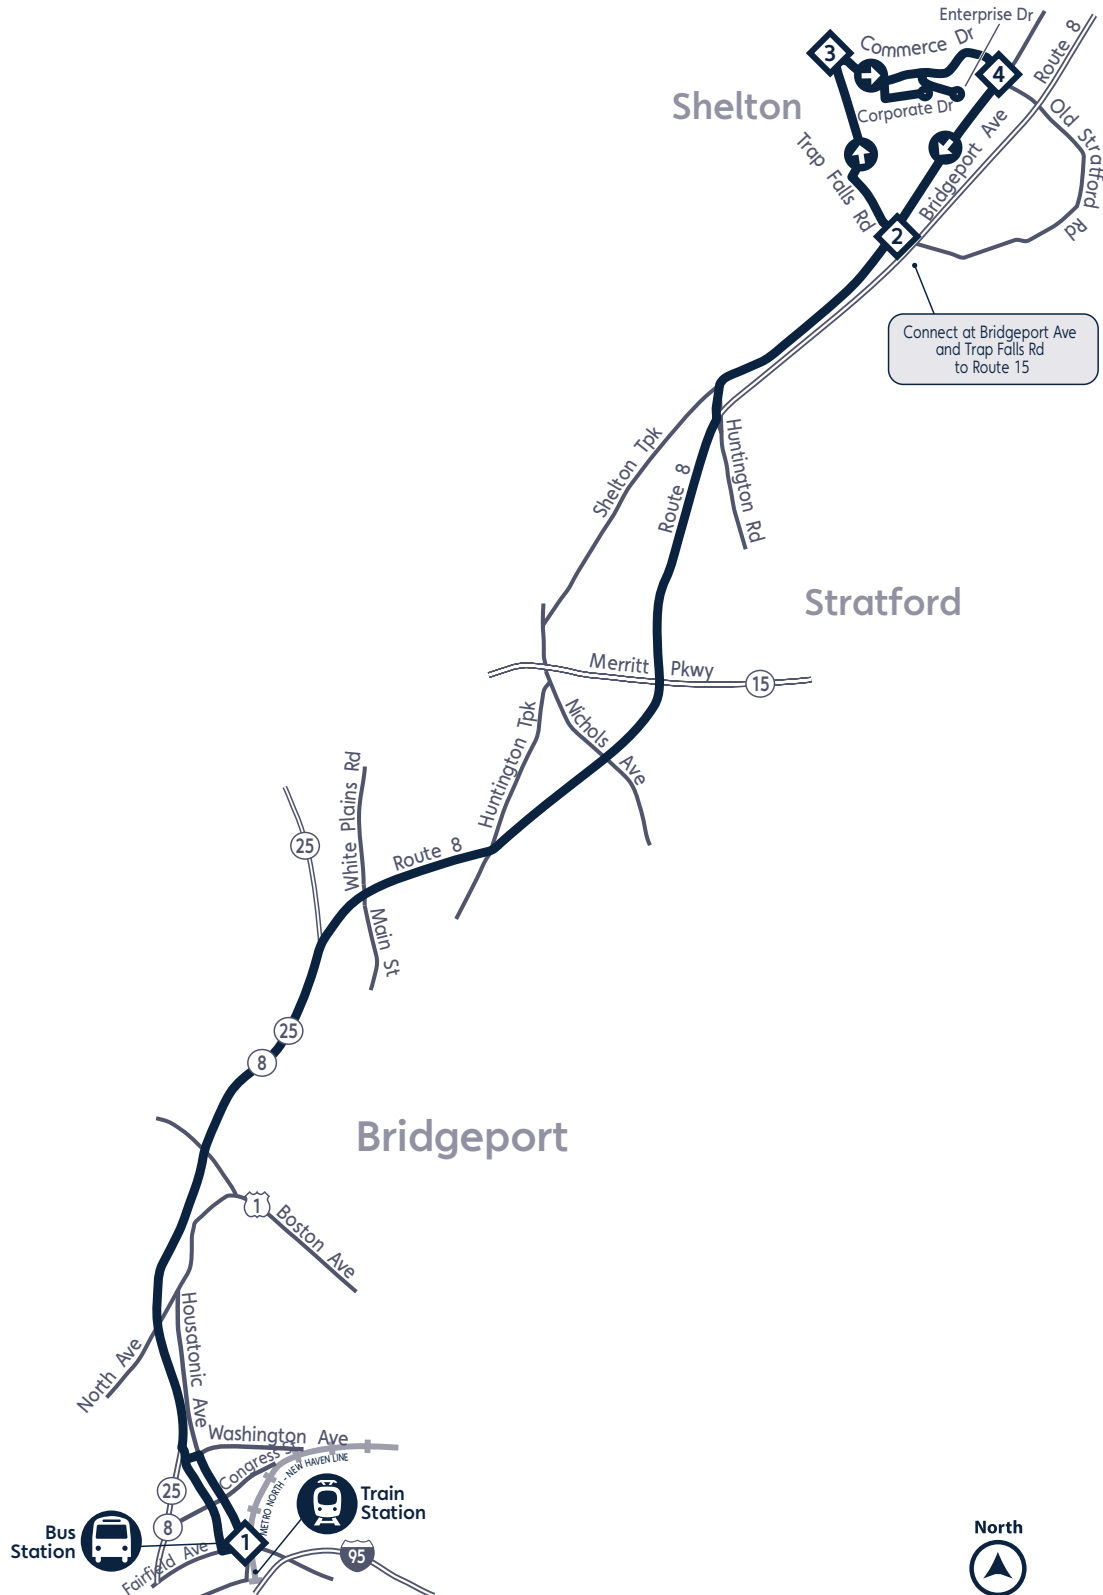

Modified Schedule #4 Due to Coronavirus Pandemic

Modified Schedule #4 Due to Coronavirus Pandemic

Route 22X: Monday - Friday

To Shelton via Route 8

To Downtown Bridgeport

Departs						Arrives	Departs						Arrives
1	2	3	4	2	1		1	2	3	4	2	1	
Bus Station Berth A-4	Bridgeport Ave. & Trap Falls	Corporate Drive	Bridgeport Ave. & Commerce	Bridgeport Ave. & Trap Falls	Bus Station Berth A-4		Bus Station Berth A-4	Bridgeport Ave. & Trap Falls	Corporate Drive	Bridgeport Ave. & Commerce	Bridgeport Ave. & Trap Falls	Bus Station Berth A-4	
7:35	7:47	7:52	7:58	8:00	8:12		4:58	5:10	5:15	5:21	5:23	5:35	

Bold indicates P.M.