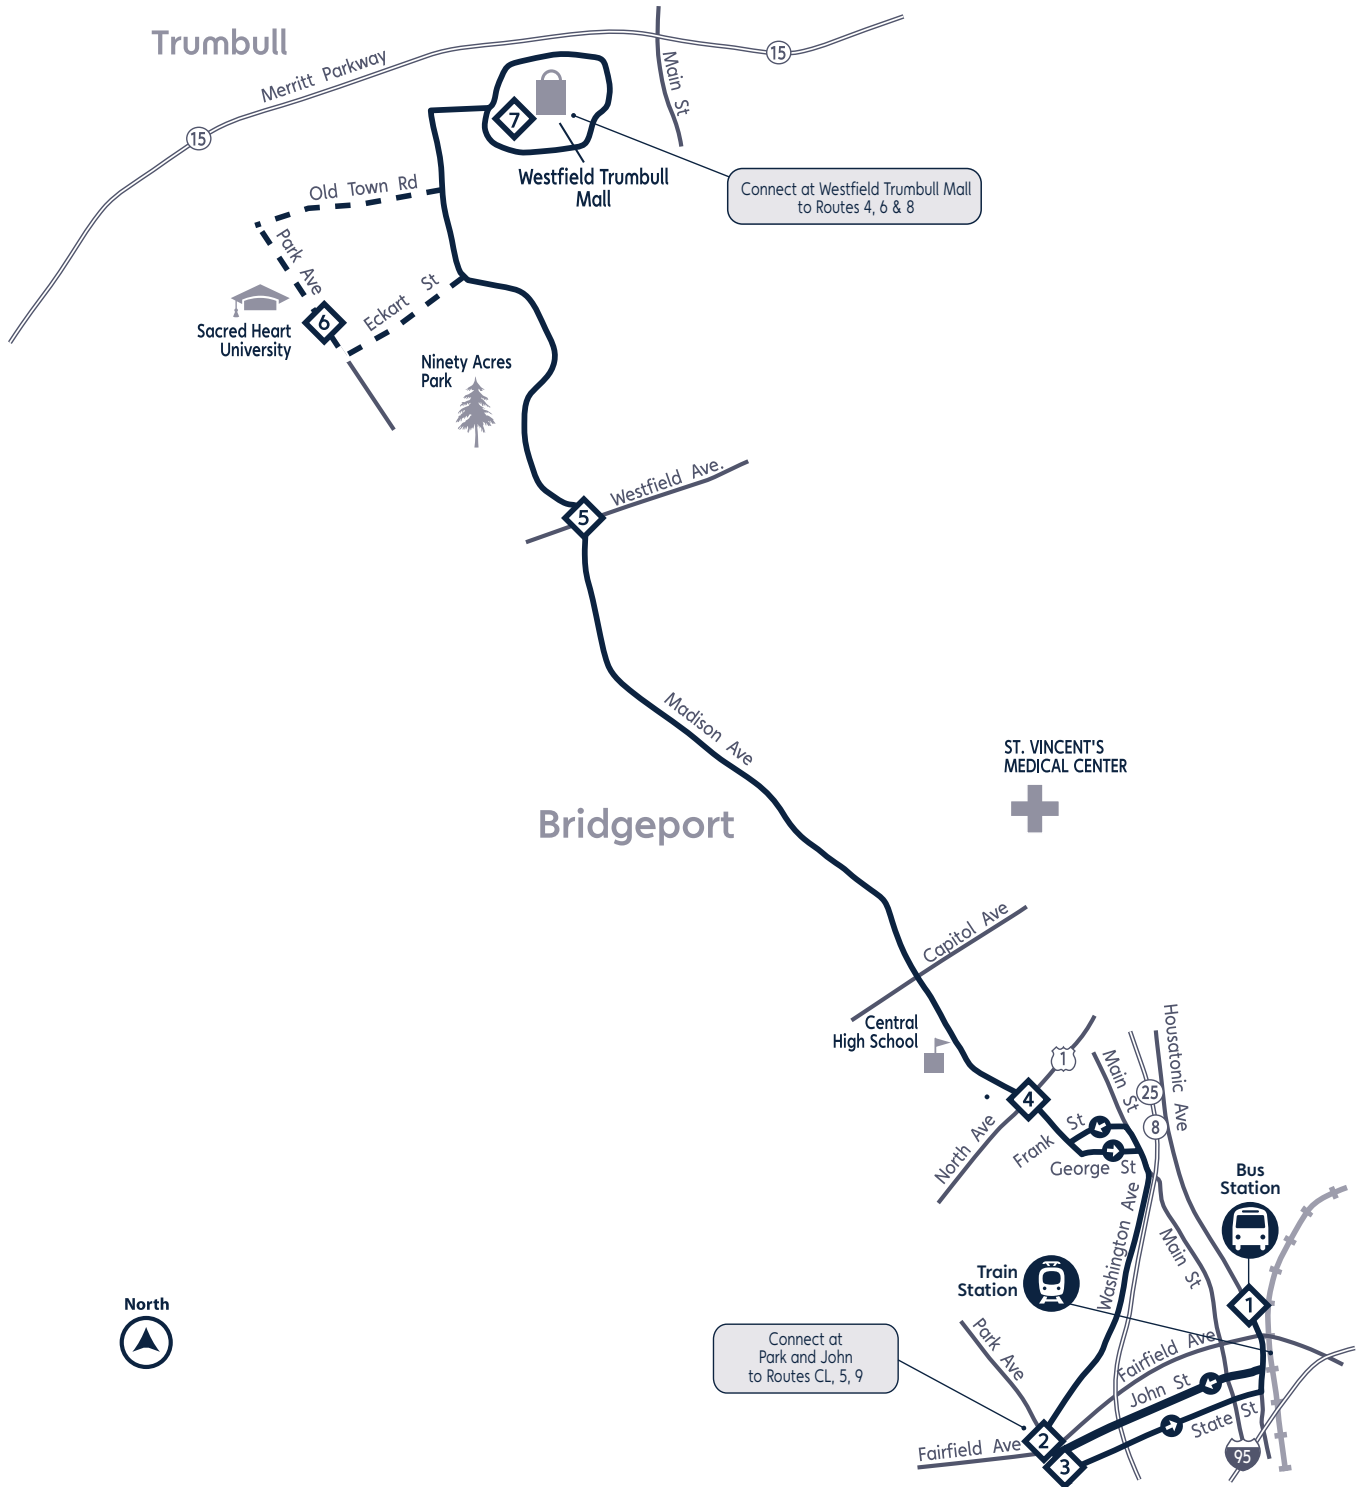

**Modified Schedule #4 Due to Coronavirus Pandemic**

Modified Schedule #4 Due to Coronavirus Pandemic

Route 3: Monday thru Saturday

To Westfield Trumbull Mall via Madison Ave.

To Downtown Bridgeport via Madison Ave.

Departs					Departs					Arrives
1	2	4	5	7	7	5	4	3	1	
Bus Station Berth C-3	John St. & Park Ave.	Madison Ave. & North Ave.	Madison Ave & Westfield Ave.	Westfield Trumbull Mall	Westfield Trumbull Mall	Madison Ave & Westfield Ave.	Madison Ave. & North Ave.	State St. & Park Ave.	Bus Station Berth C-3	
7:00	7:05	7:12	7:17	7:25	7:28	7:39	7:43	7:50	7:55	
8:00	8:05	8:12	8:17	8:25	8:28	8:39	8:43	8:50	8:55	
9:00	9:05	9:12	9:17	9:25	9:28	9:39	9:43	9:50	9:55	
10:00	10:05	10:12	10:17	10:25	10:28	10:39	10:43	10:50	10:55	
11:00	11:05	11:12	11:17	11:25	11:28	11:39	11:43	11:50	11:55	
12:00	12:05	12:12	12:17	12:25	12:28	12:39	12:43	12:50	12:55	
1:00	1:05	1:12	1:17	1:25	1:28	1:39	1:43	1:50	1:55	
2:00	2:05	2:12	2:17	2:25	2:28	2:39	2:43	2:50	2:55	
3:00	3:05	3:12	3:17	3:25	3:28	3:39	3:43	3:50	3:55	
4:00	4:05	4:12	4:17	4:25	4:28	4:39	4:43	4:50	4:55	
5:00	5:05	5:12	5:17	5:25	5:28	5:39	5:43	5:50	5:55	
6:00	6:05	6:12	6:17	6:25	6:28	6:39	6:43	6:50	6:55	
7:00	7:05	7:12	7:17	7:25	7:28	7:39	7:43	7:50	7:55	
8:00	8:05	8:12	8:17	8:25	8:28	8:39	8:43	<b>8:50</b>	<b>8:55</b>	

Bold indicates P.M.

Sunday Service follows the regular Sunday Schedule  
available on our website at [gogbt.com/routes-maps/route-3](http://gogbt.com/routes-maps/route-3)