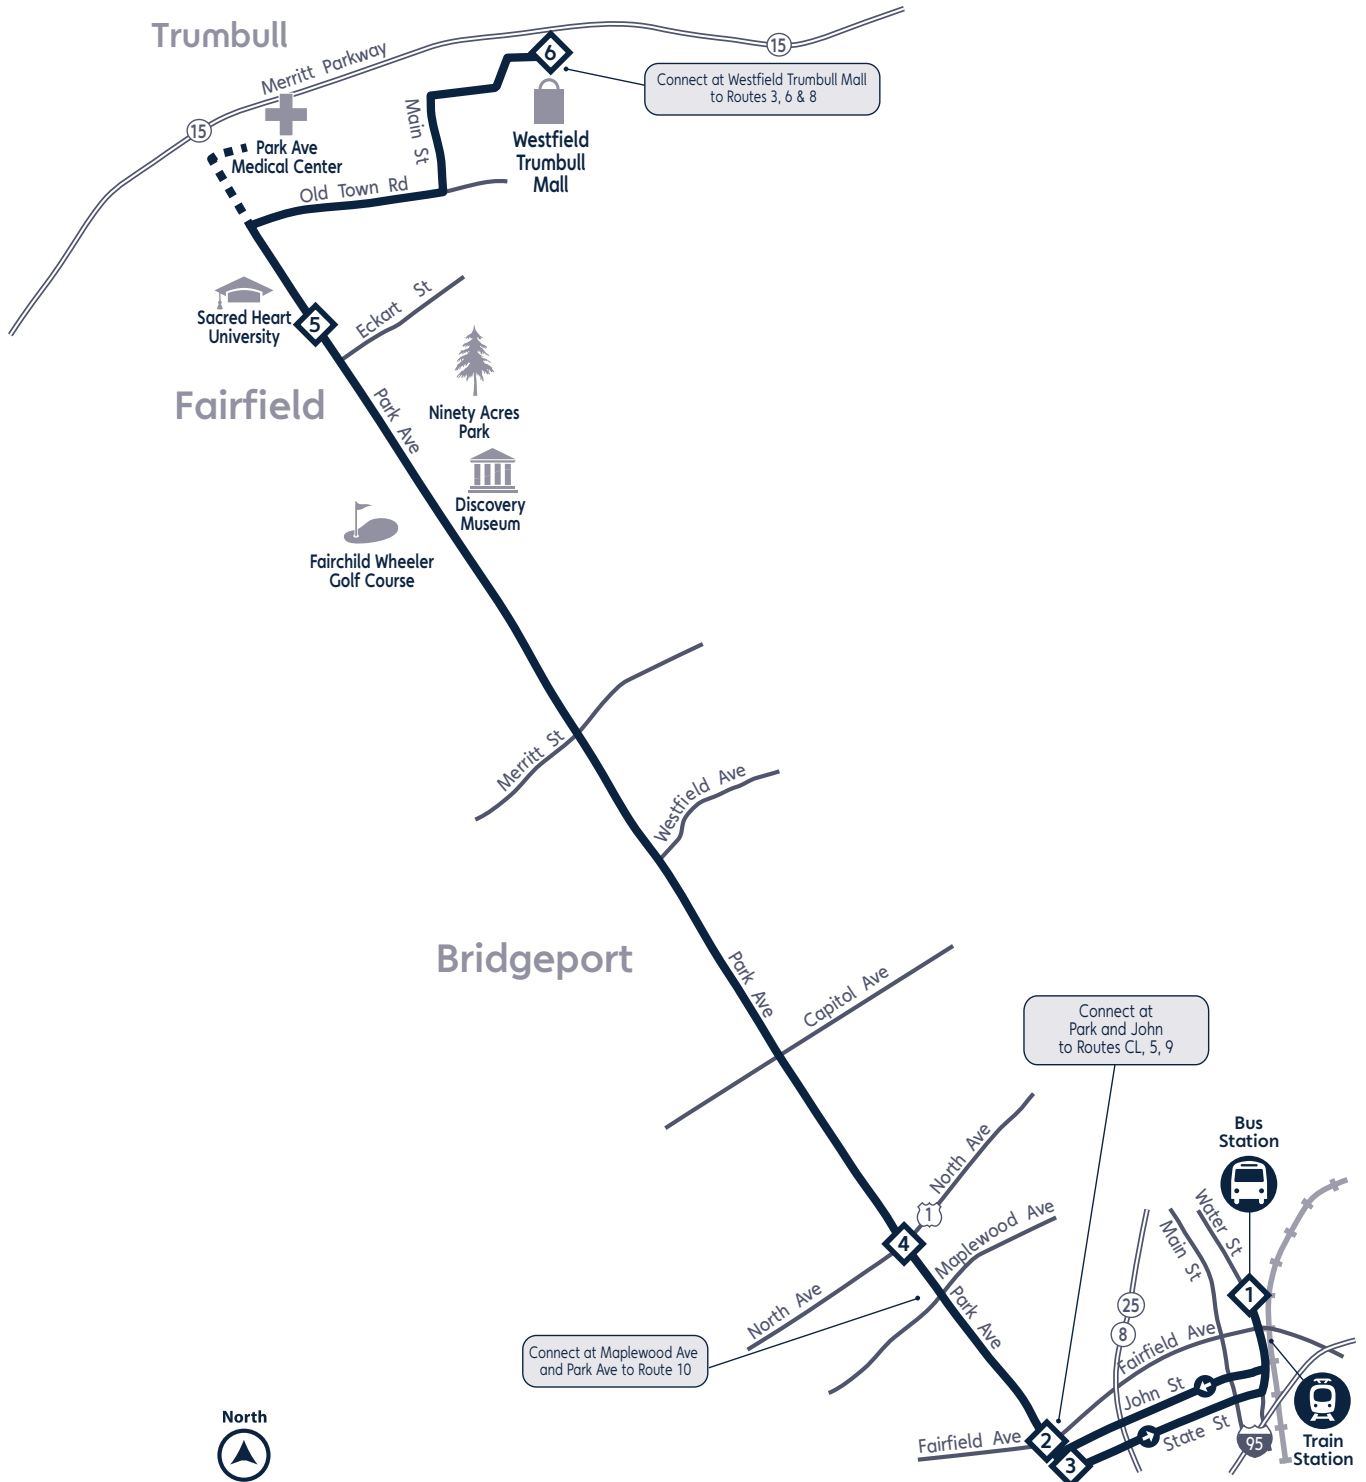

Modified Schedule #4 Due to Coronavirus Pandemic

Modified Schedule #4 Due to Coronavirus Pandemic

Route 4: Monday thru Friday

To Westfield Trumbull Mall via Park Ave.

To Downtown Bridgeport via Park Ave.

Departs					Departs					Arrives
1	2	4	5	8	8	5	4	3	1	
Bus Station Berth C-4	John St. & Park Ave.	Park Ave. & North Ave.	Sacred Heart University	Westfield Trumbull Mall	Westfield Trumbull Mall	Sacred Heart University	Park Ave. & North Ave.	State St. & West Ave.	Bus Station Berth C-4	
7:00	7:05	7:09	7:17	7:21	7:30	7:37	7:44	7:49	7:54	
8:00 ¹	8:05	8:09	8:17	8:23	8:30	8:37	8:44	8:49	8:54	
9:00 ¹	9:05	9:09	9:17	9:23	9:30	9:37	9:44	9:49	9:54	
10:00 ¹	10:05	10:09	10:17	10:23	10:30	10:37	10:44	10:49	10:54	
11:00 ¹	11:05	11:09	11:17	11:23	11:30	11:37	11:44	11:49	11:54	
12:00 ¹	12:05	12:09	12:17	12:23	12:30	12:37	12:44	12:49	12:54	
1:00 ¹	1:05	1:09	1:17	1:23	1:30	1:37	1:44	1:49	1:54	
2:00 ¹	2:05	2:09	2:17	2:23	2:30	2:37	2:44	2:49	2:54	
3:00	3:05	3:09	3:17	3:21	3:30	3:37	3:44	3:49	3:54	
4:00	4:05	4:09	4:17	4:21	4:30	4:37	4:44	4:49	4:54	
5:00	5:05	5:09	5:17	5:21	5:30	5:37	5:44	5:49	5:54	
6:00	6:05	6:09	6:17	6:21	6:30	6:37	6:44	6:49	6:54	
7:00	7:05	7:09	7:17	7:21	7:30	7:37	7:44	7:49	7:54	
8:00	8:05	8:09	8:17	8:21	8:30	8:37	8:44	8:49	8:54	

1- Trip services Yale New Haven Park Ave Medical Center, Monday - Friday

Bold indicates P.M.

Modified Schedule #4 Due to Coronavirus Pandemic

Route 4: Saturday

To Westfield Trumbull Mall via Park Ave.

To Downtown Bridgeport via Park Ave.