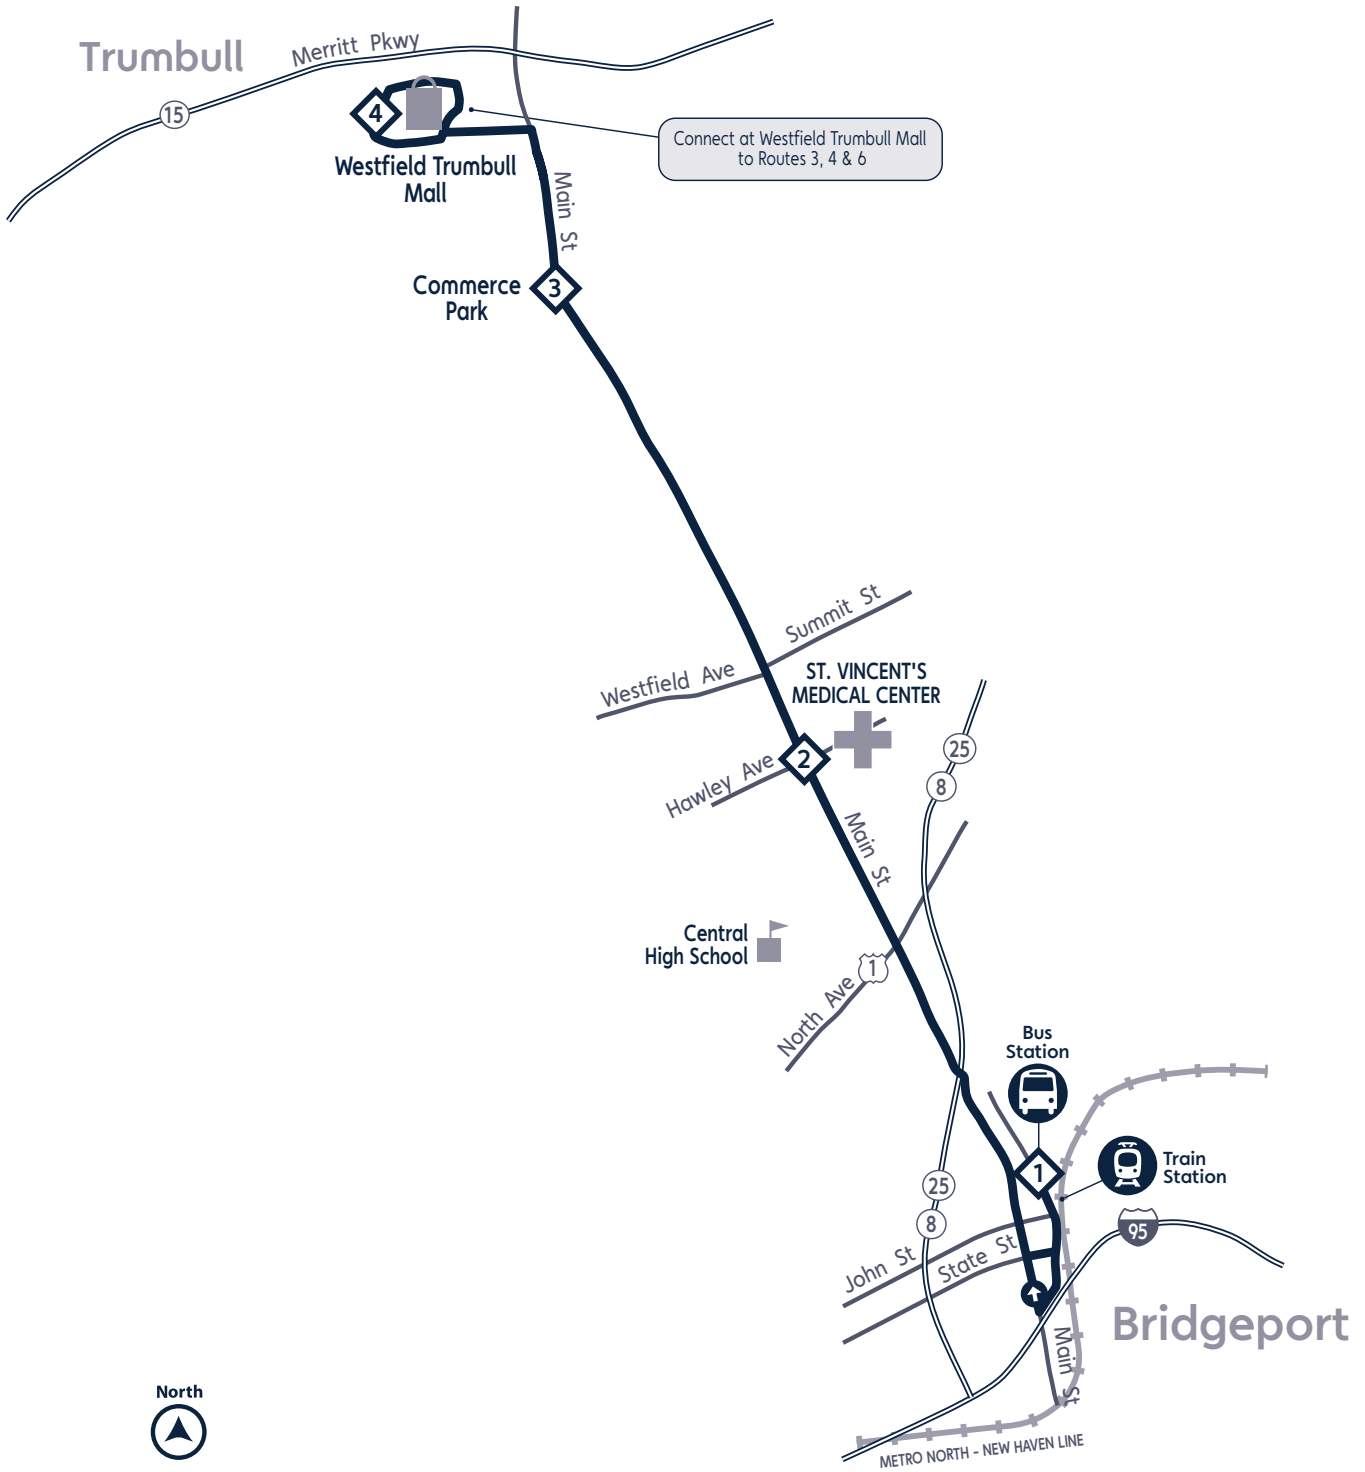

Modified Schedule #4 Due to Coronavirus Pandemic